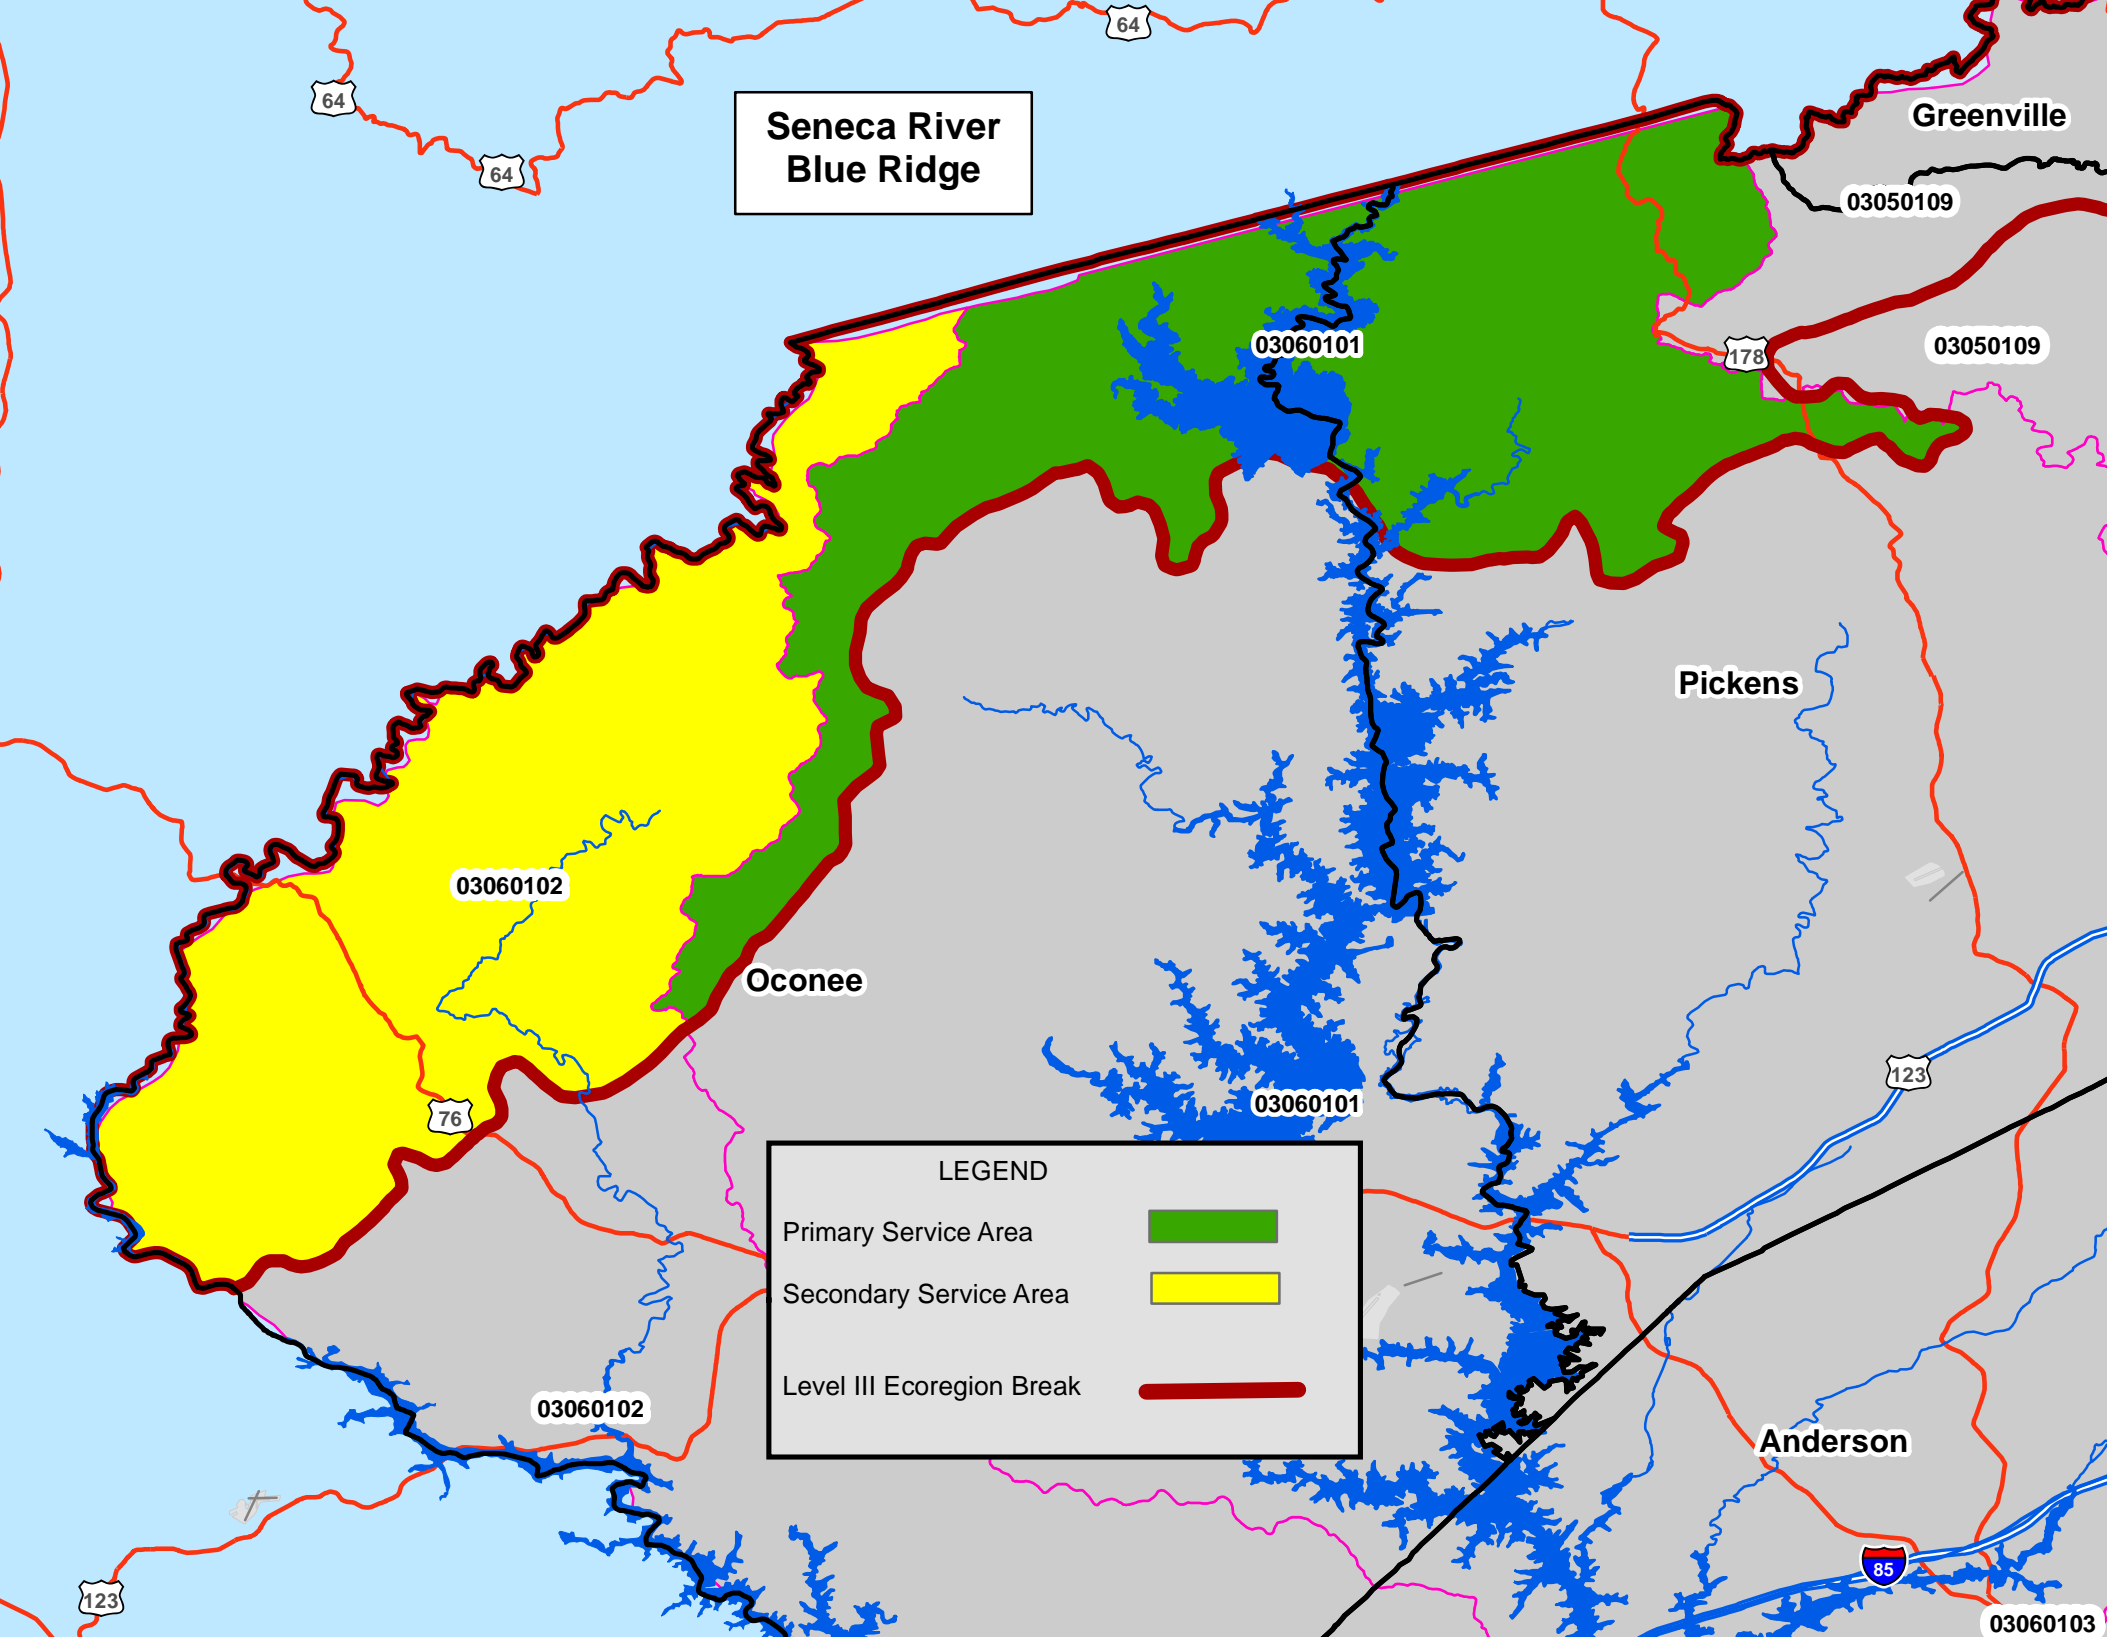

Please Read the IRT-Charleston District Service Area Maps- Guidance prior to using these Service Area Maps

[Click on Area to Zoom To Service Area Map](#)

Region: Blue Ridge

Watershed Name	HUC Number(s)
Saluda River/Tyger River/Upper Broad River	03050109, 03050107, 03050105
Seneca River	03060101
Tugaloo River	03060102

Select Watershed to Zoom To Service Area Map

Saluda River, Tyger River
Upper Broad River
Blue Ridge

LEGEND

- Primary Service Area
- Secondary Service Area
- Level III Ecoregion Break

**Seneca River
Blue Ridge**

LEGEND

Primary Service Area	
Secondary Service Area	
Level III Ecoregion Break	

123

64

64

64

76

123

Primary Service Area

Secondary Service Area

Level III Ecoregion Break

Anderson

03060102

03060103