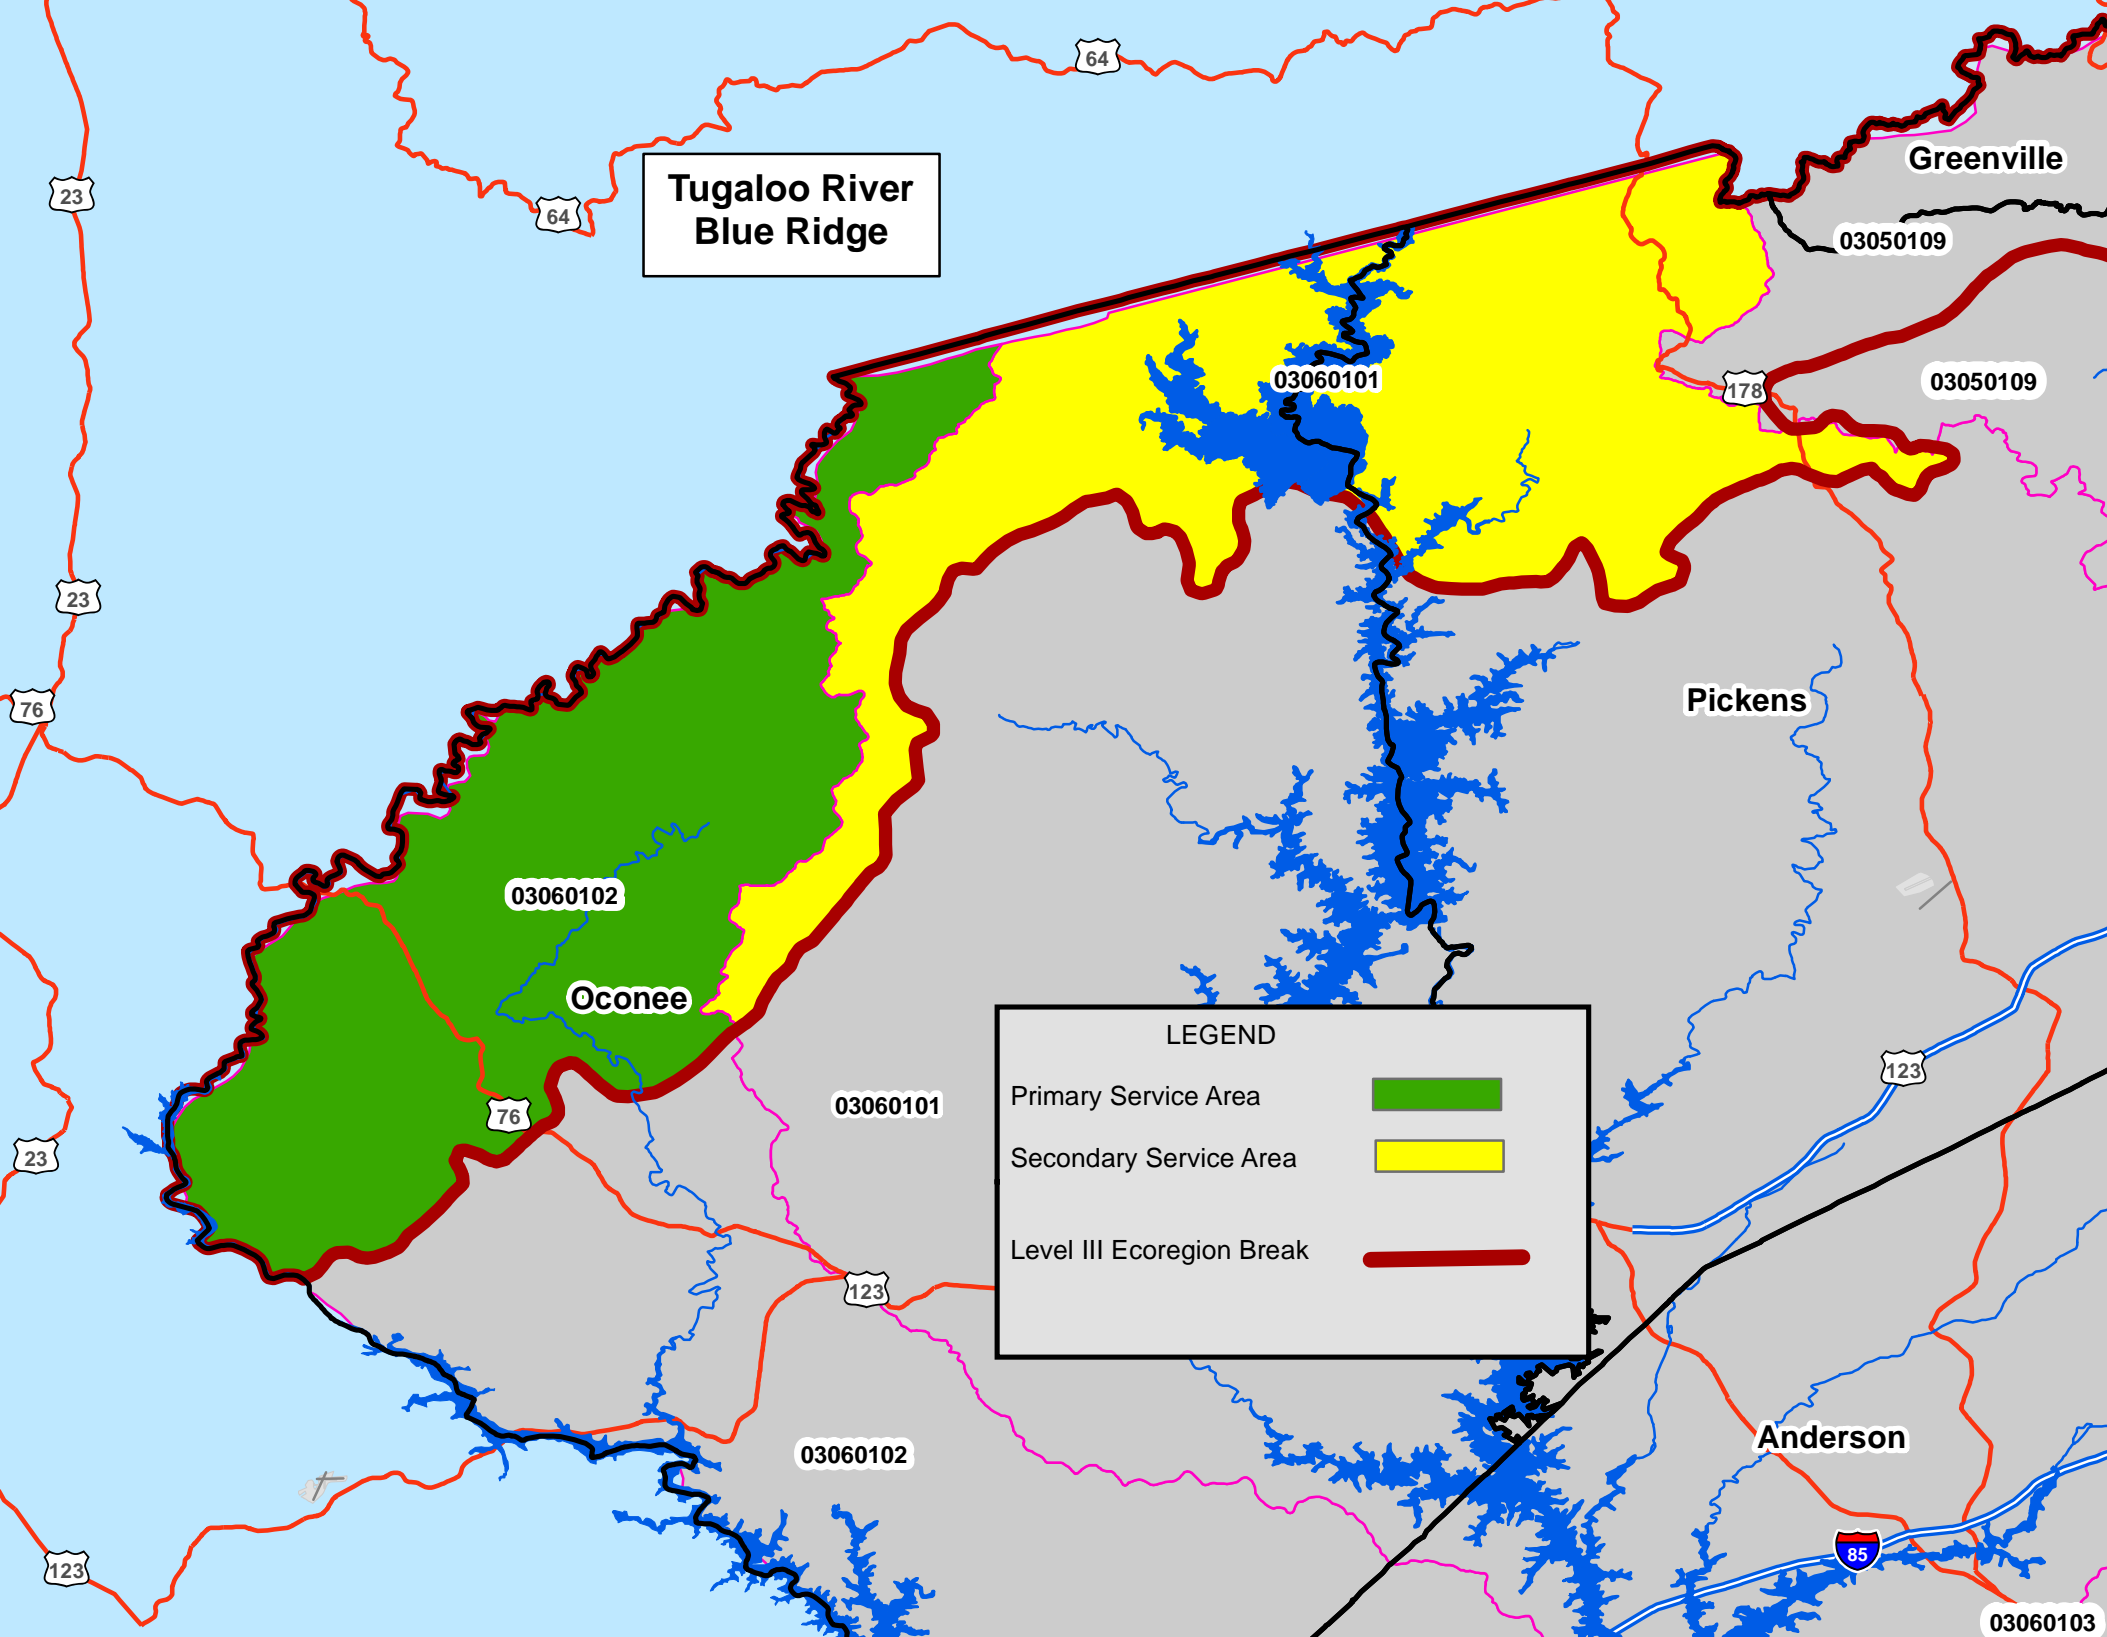

Select Watershed to Zoom To Service Area Map

Saluda River, Tyger River
Upper Broad River
Blue Ridge

LEGEND

- Primary Service Area
- Secondary Service Area
- Level III Ecoregion Break

**Seneca River
Blue Ridge**

LEGEND

Primary Service Area	
Secondary Service Area	
Level III Ecoregion Break	

123

64

64

64

76

123

03060103

Oconee

Pickens

Anderson

Greenville

**Tugaloo River
Blue Ridge**

LEGEND

Primary Service Area	
Secondary Service Area	
Level III Ecoregion Break	

Primary Service Area

Secondary Service Area

Level III Ecoregion Break

Anderson

03060102

03060103