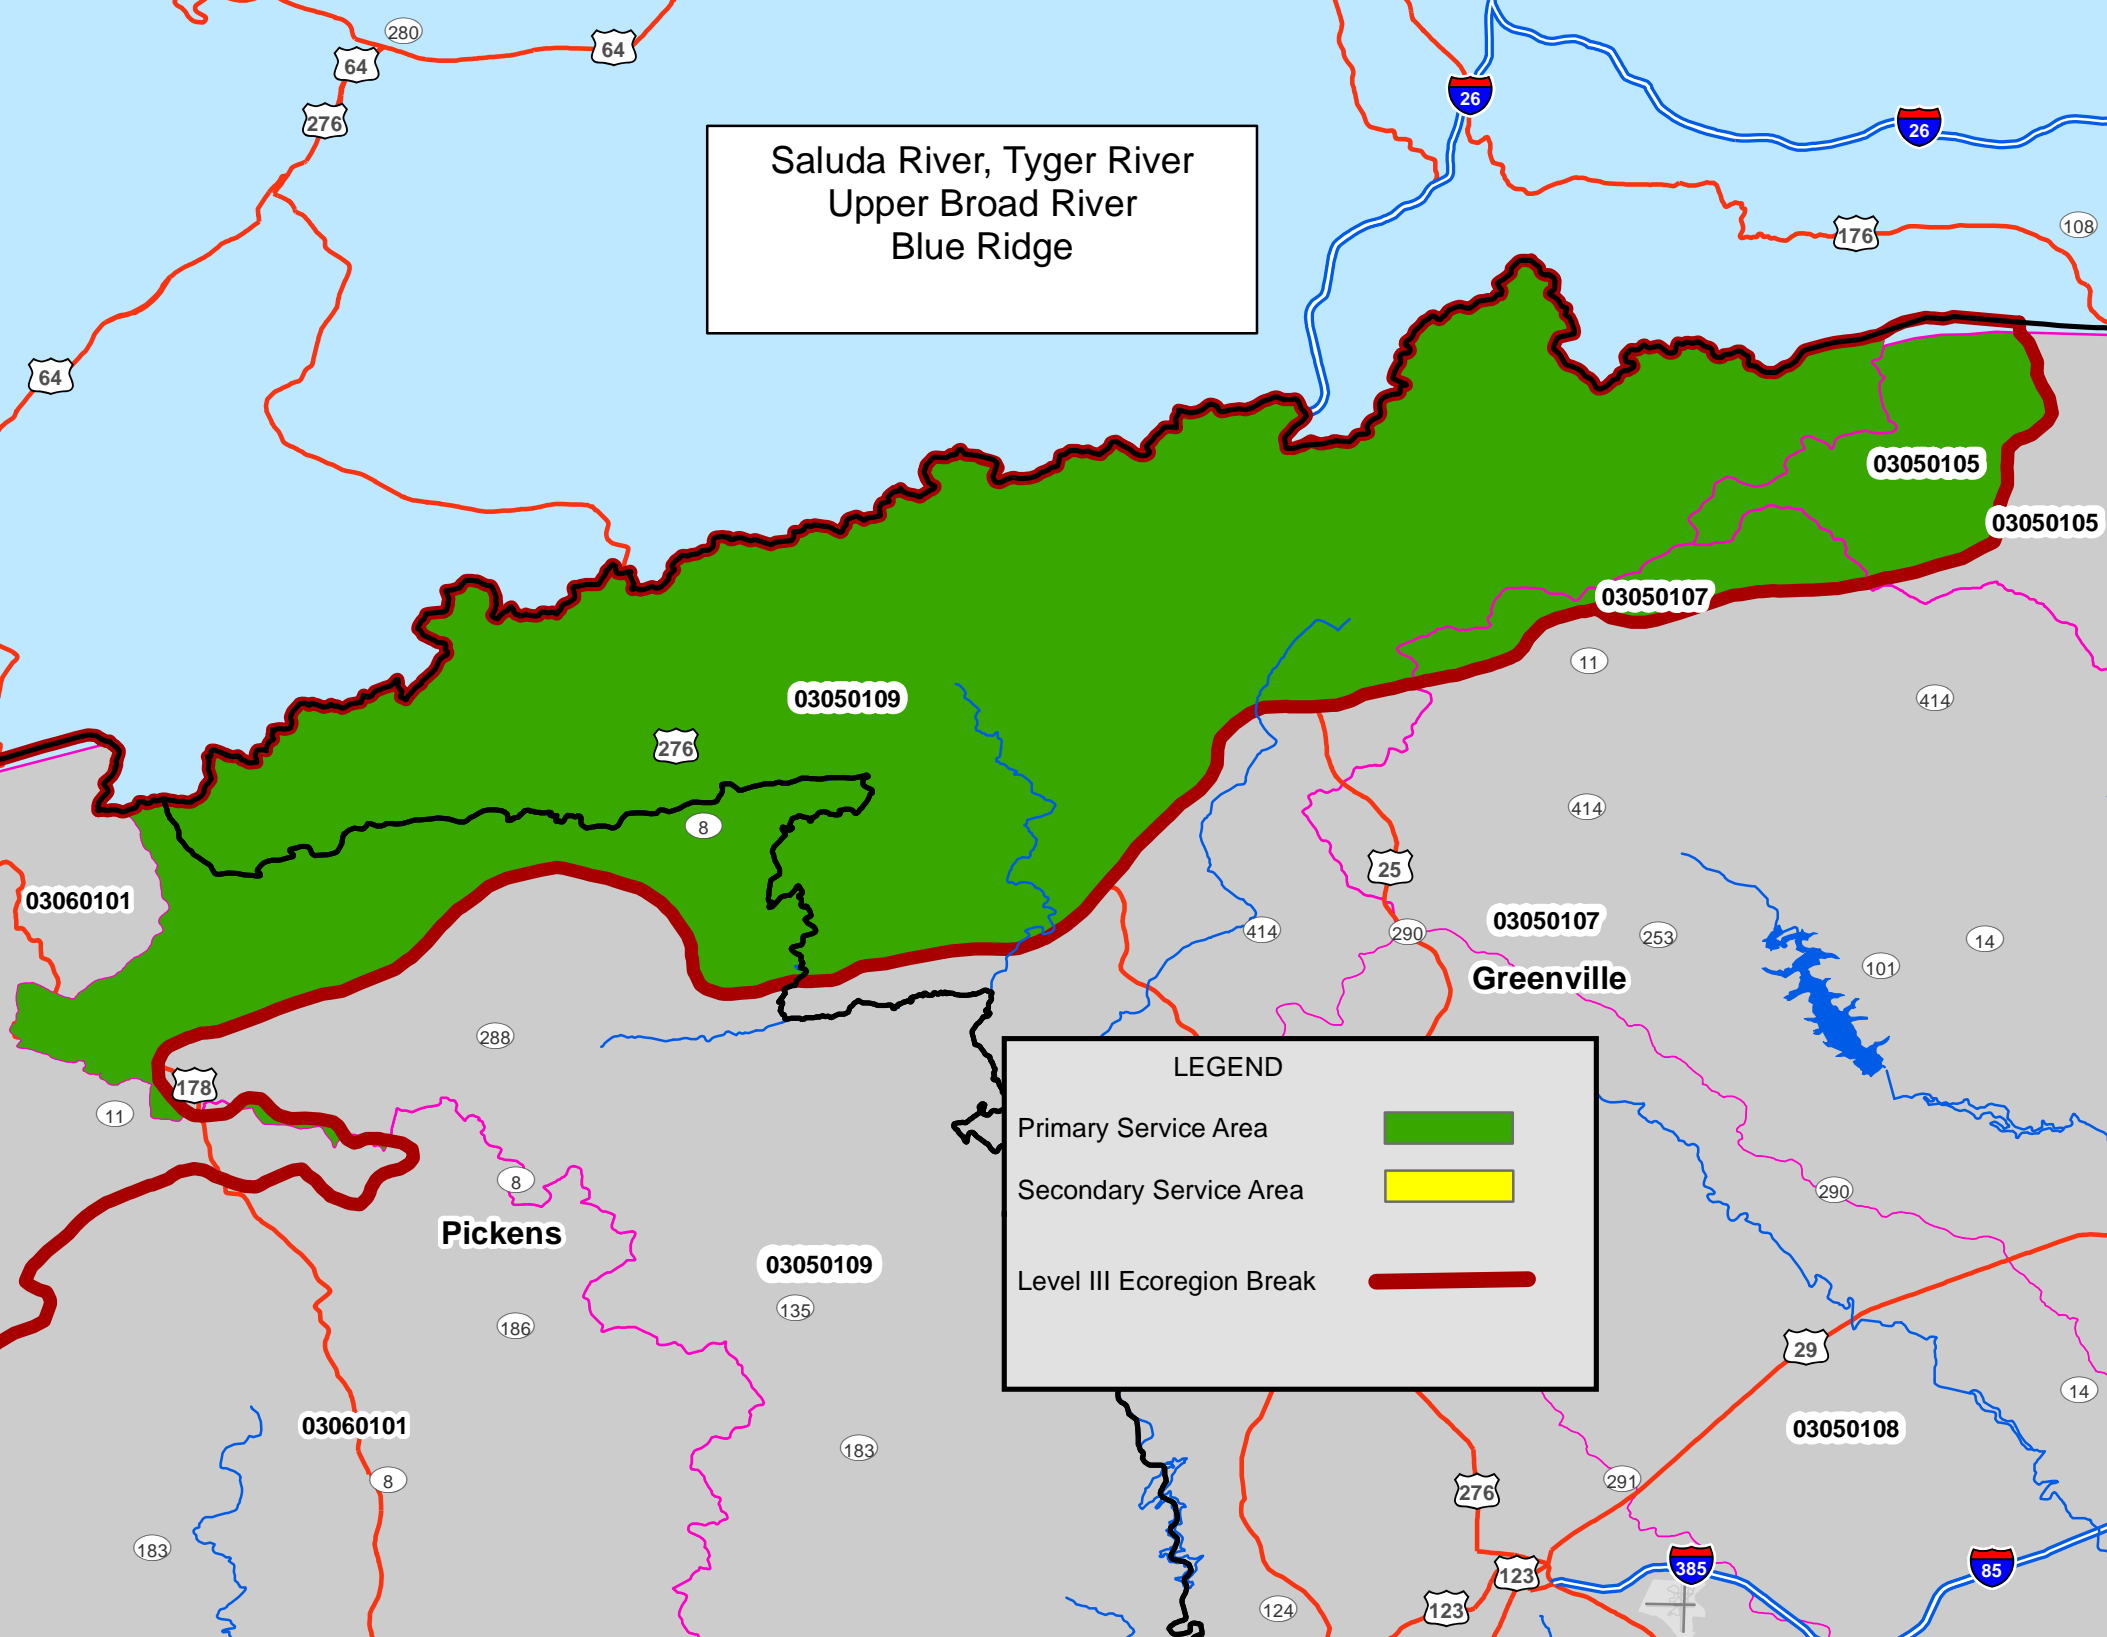

Please Read the IRT-Charleston District Service Area Maps- Guidance prior to using these Service Area Maps

[Click on Area to Zoom To Service Area Map](#)

Region: Blue Ridge

Watershed Name	HUC Number(s)
Saluda River/Tyger River/Upper Broad River	03050109, 03050107, 03050105
Seneca River	03060101
Tugaloo River	03060102

Select Watershed to Zoom To Service Area Map

Saluda River, Tyger River
Upper Broad River
Blue Ridge

LEGEND

- Primary Service Area
- Secondary Service Area
- Level III Ecoregion Break

**Seneca River
Blue Ridge**

03060103

Oconee

Pickens

Anderson

Greenville

**Tugaloo River
Blue Ridge**

LEGEND

Primary Service Area	
Secondary Service Area	
Level III Ecoregion Break	

Primary Service Area

Secondary Service Area

Level III Ecoregion Break

Anderson

03060102

03060103