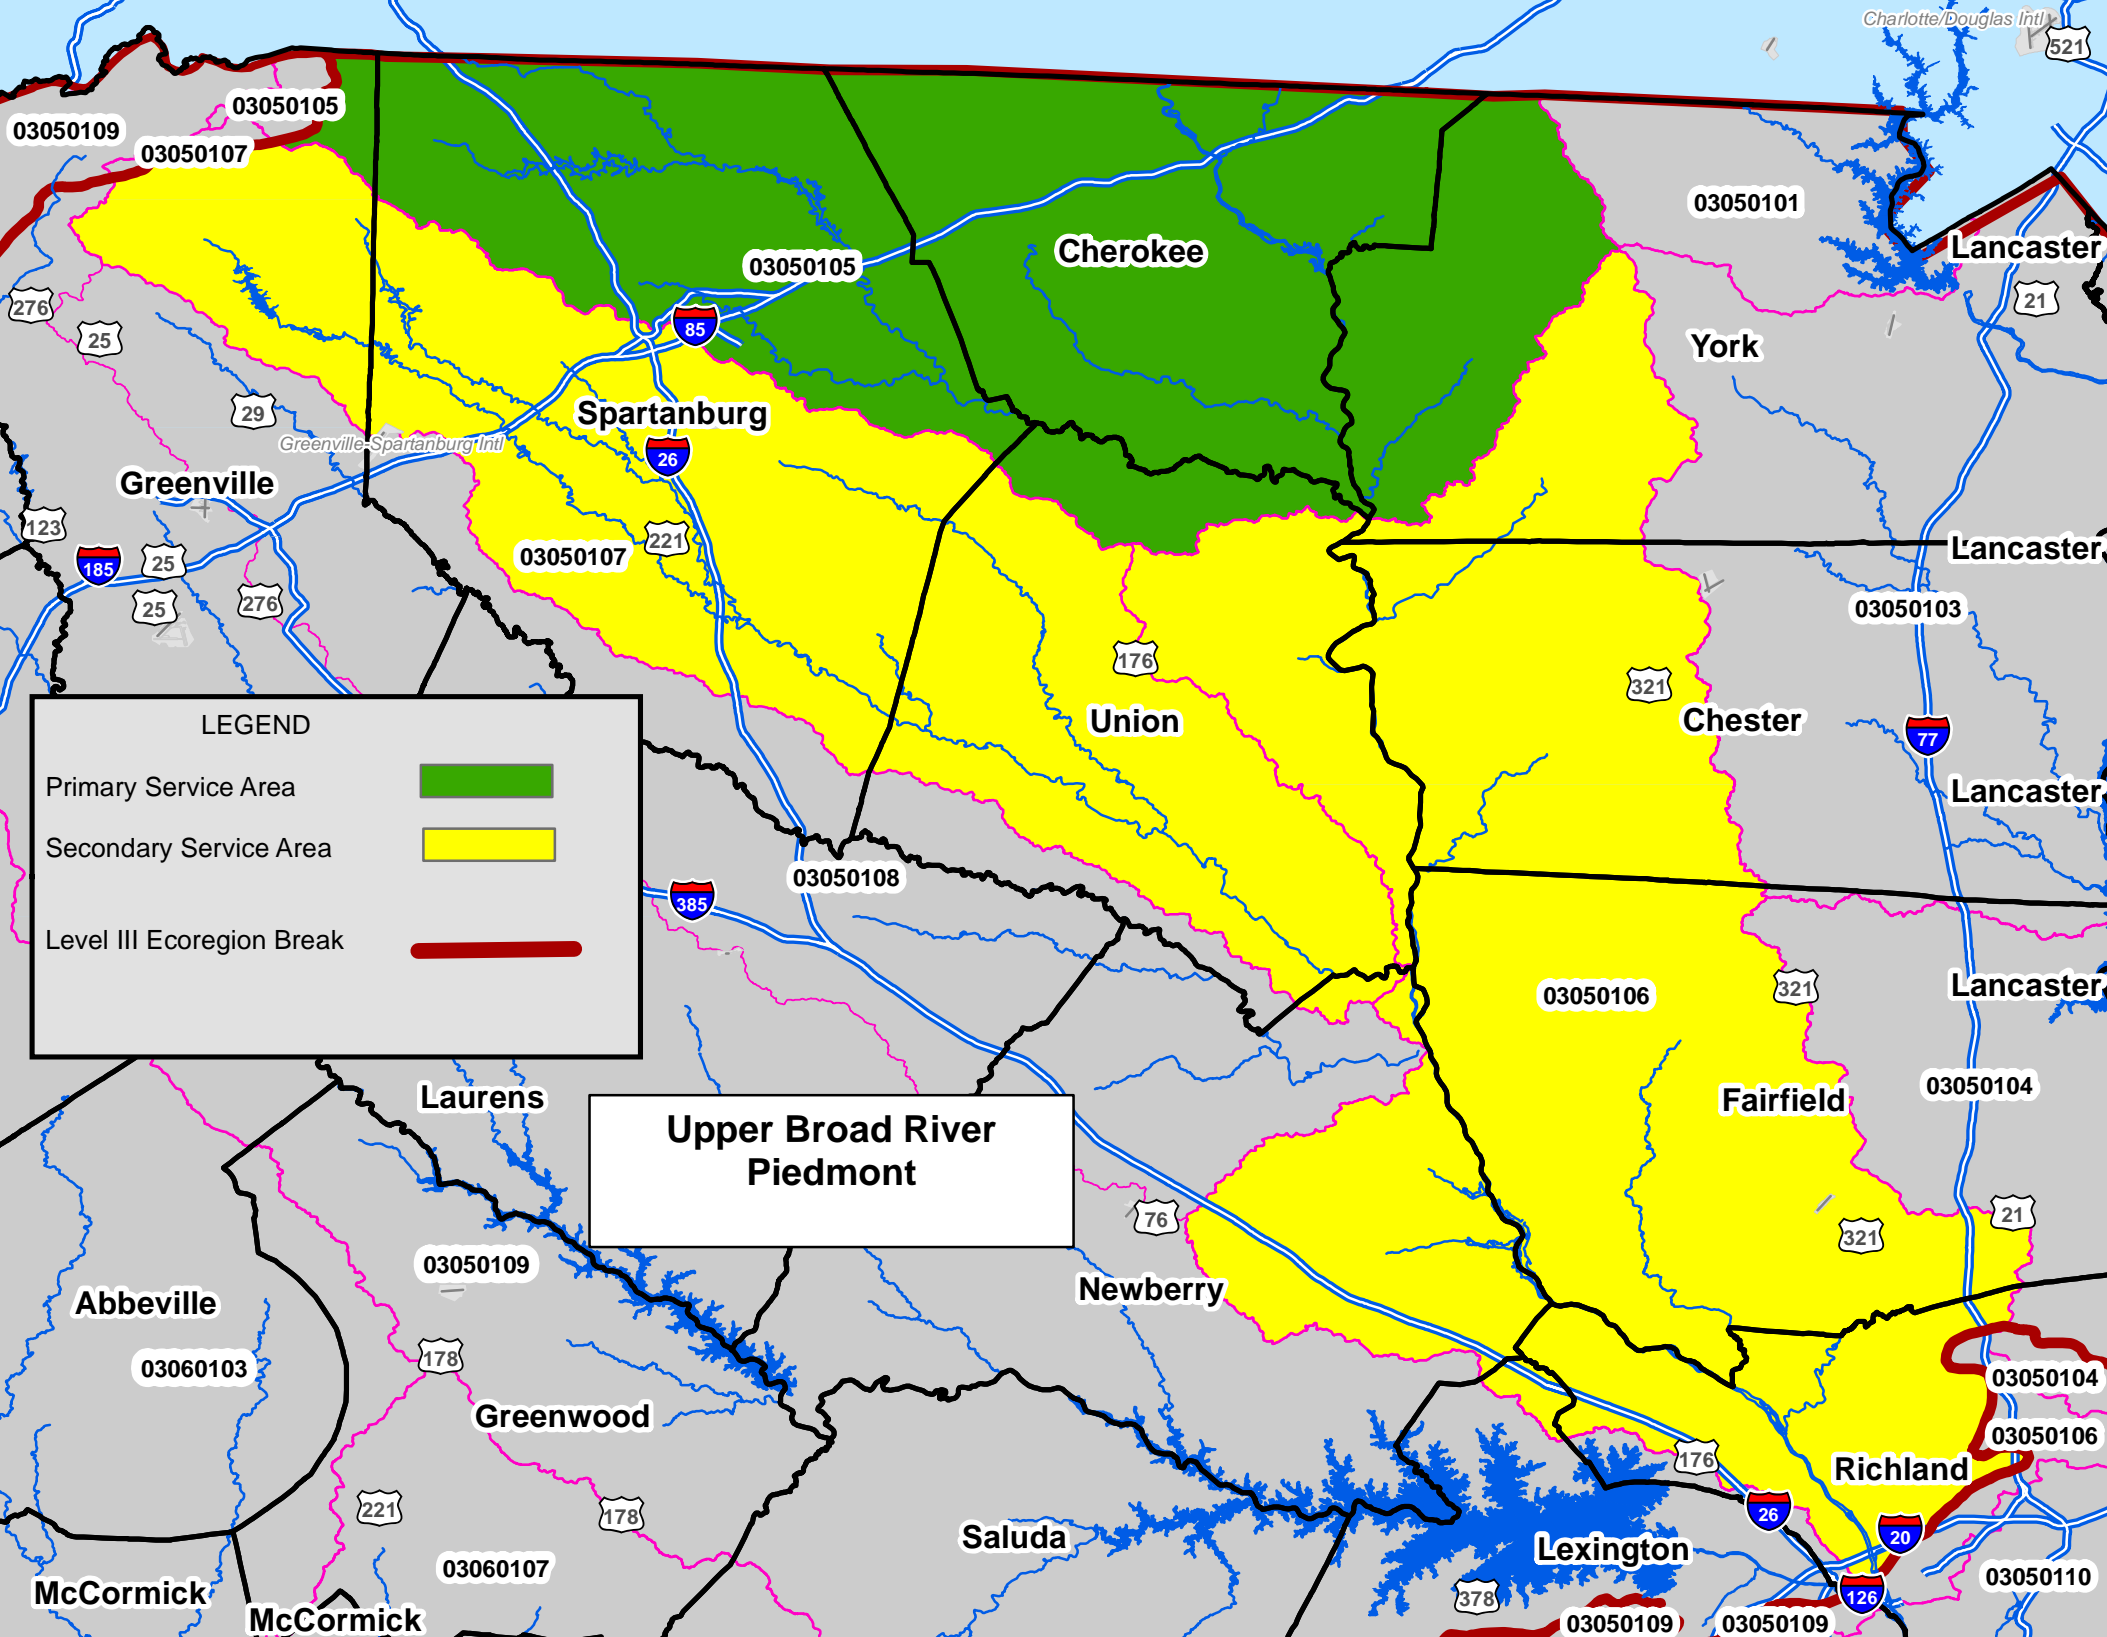

[Click on Area to Zoom to Service Area Map](#)

Please Read the IRT Charleston District Service Area Maps-Guidance prior to utilizing these Service Areas

Region: Piedmont

Watershed Name	HUC Number(s)
Enoree	03050108
Tyger River	03050107
Lower Broad River	03050106
Upper Broad River	03050105
Lower Catawba River	03050103
Upper Catawba	03050101
Wateree River	03050104
Lower Pee Dee River	03040104, 03040201
Lynches River	03040105, 03040202
Saluda River	03050109
Seneca River	03060101
Tugaloo River	03060102
Upper Savannah	03060103
Stevens Creek	03060107, 03060106

Click on Watershed Name to Zoom to Service Area Map

Please Read the IRT Charleston District Service Area Maps-Guidance prior to utilizing these Service Areas

**Tyger River
Piedmont**

LEGEND

- Primary Service Area
- Secondary Service Area
- Level III Ecoregion Break

LEGEND

Primary Service Area	
Secondary Service Area	
Level III Ecoregion Break	

**Upper Broad River
Piedmont**

**Lower Catawba River
Piedmont**

LEGEND

Primary Service Area	
Secondary Service Area	
Level III Ecoregion Break	

Seneca River
Piedmont

LEGEND

Primary Service Area	
Secondary Service Area	
Level III Ecoregion Break	

**Tugaloo River
Piedmont**

LEGEND

Primary Service Area	
Secondary Service Area	
Level III Ecoregion Break	