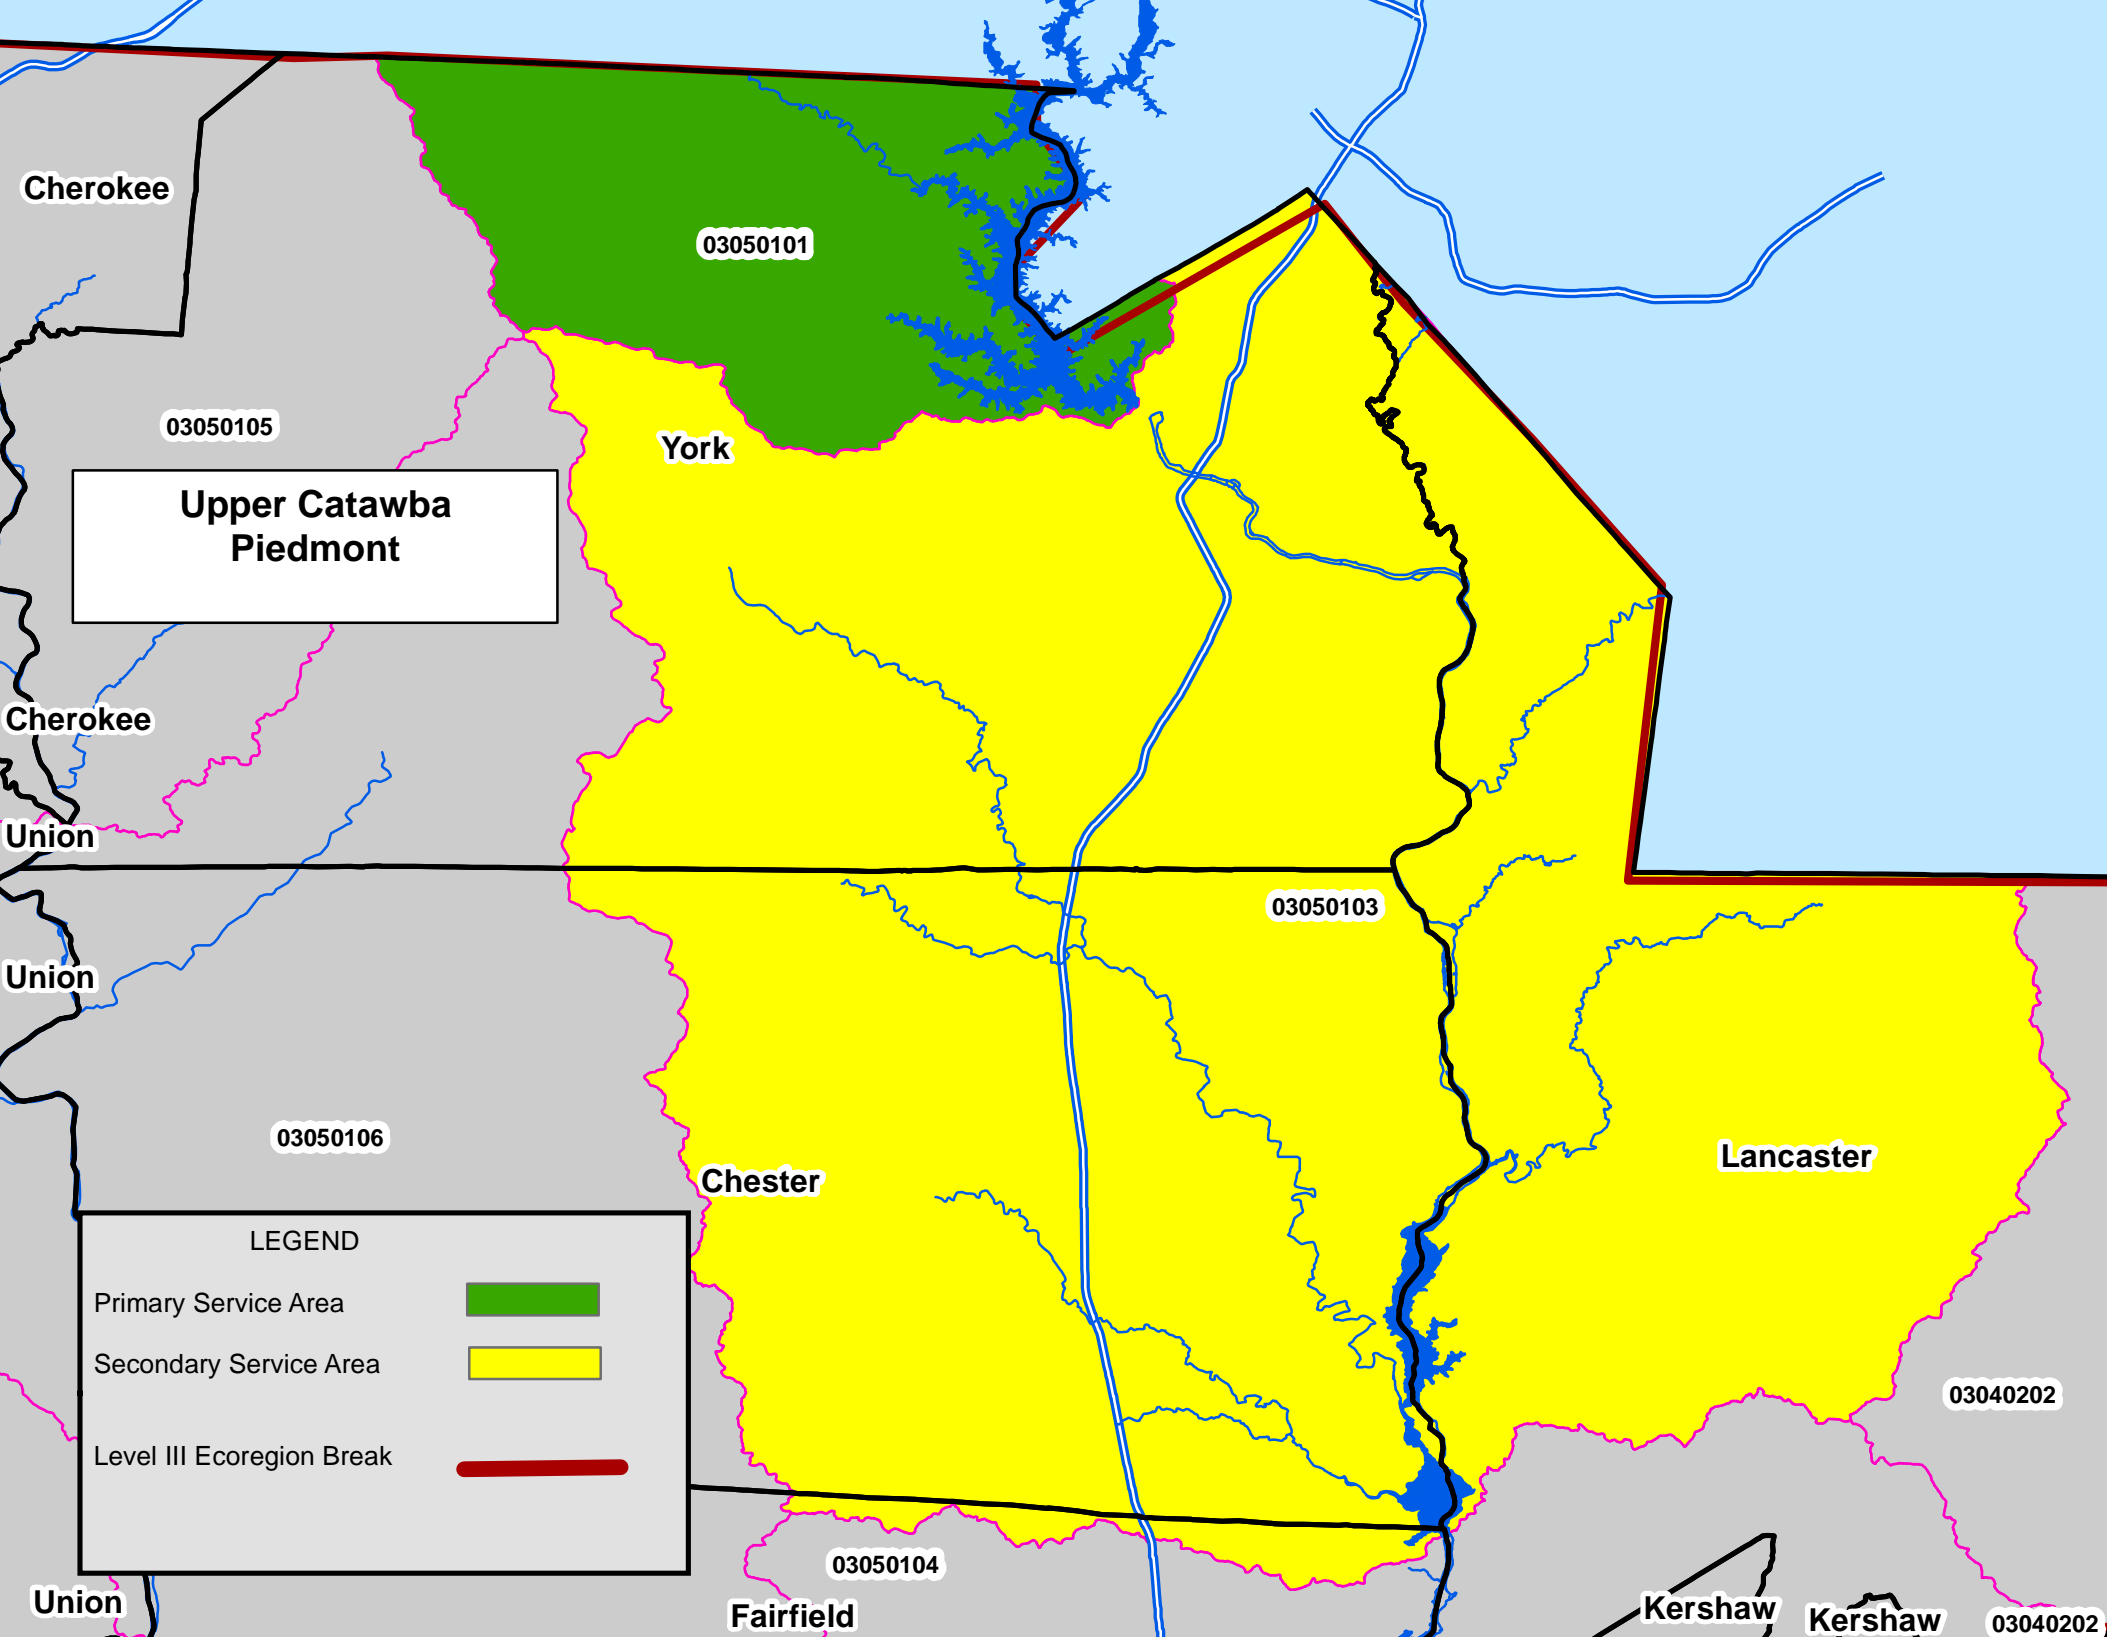

[Click on Area to Zoom to Service Area Map](#)

Please Read the IRT Charleston District Service Area Maps-Guidance prior to utilizing these Service Areas

Region: Piedmont

Watershed Name	HUC Number(s)
Enoree	03050108
Tyger River	03050107
Lower Broad River	03050106
Upper Broad River	03050105
Lower Catawba River	03050103
Upper Catawba	03050101
Wateree River	03050104
Lower Pee Dee River	03040104, 03040201
Lynches River	03040105, 03040202
Saluda River	03050109
Seneca River	03060101
Tugaloo River	03060102
Upper Savannah	03060103
Stevens Creek	03060107, 03060106

Click on Watershed Name to Zoom to Service Area Map

Please Read the IRT Charleston District Service Area Maps-Guidance prior to utilizing these Service Areas

**Tyger River
Piedmont**

LEGEND

- Primary Service Area
- Secondary Service Area
- Level III Ecoregion Break

LEGEND

Primary Service Area	
Secondary Service Area	
Level III Ecoregion Break	

**Upper Broad River
Piedmont**

**Lower Catawba River
Piedmont**

LEGEND

Primary Service Area	
Secondary Service Area	
Level III Ecoregion Break	

**Upper Catawba
Piedmont**

LEGEND

Primary Service Area	
Secondary Service Area	
Level III Ecoregion Break	

**Wateree River
HUC 03050104
Piedmont**

LEGEND

Primary Service Area	
Secondary Service Area	
Tertiary Service Area	
Level III Ecoregion Break	