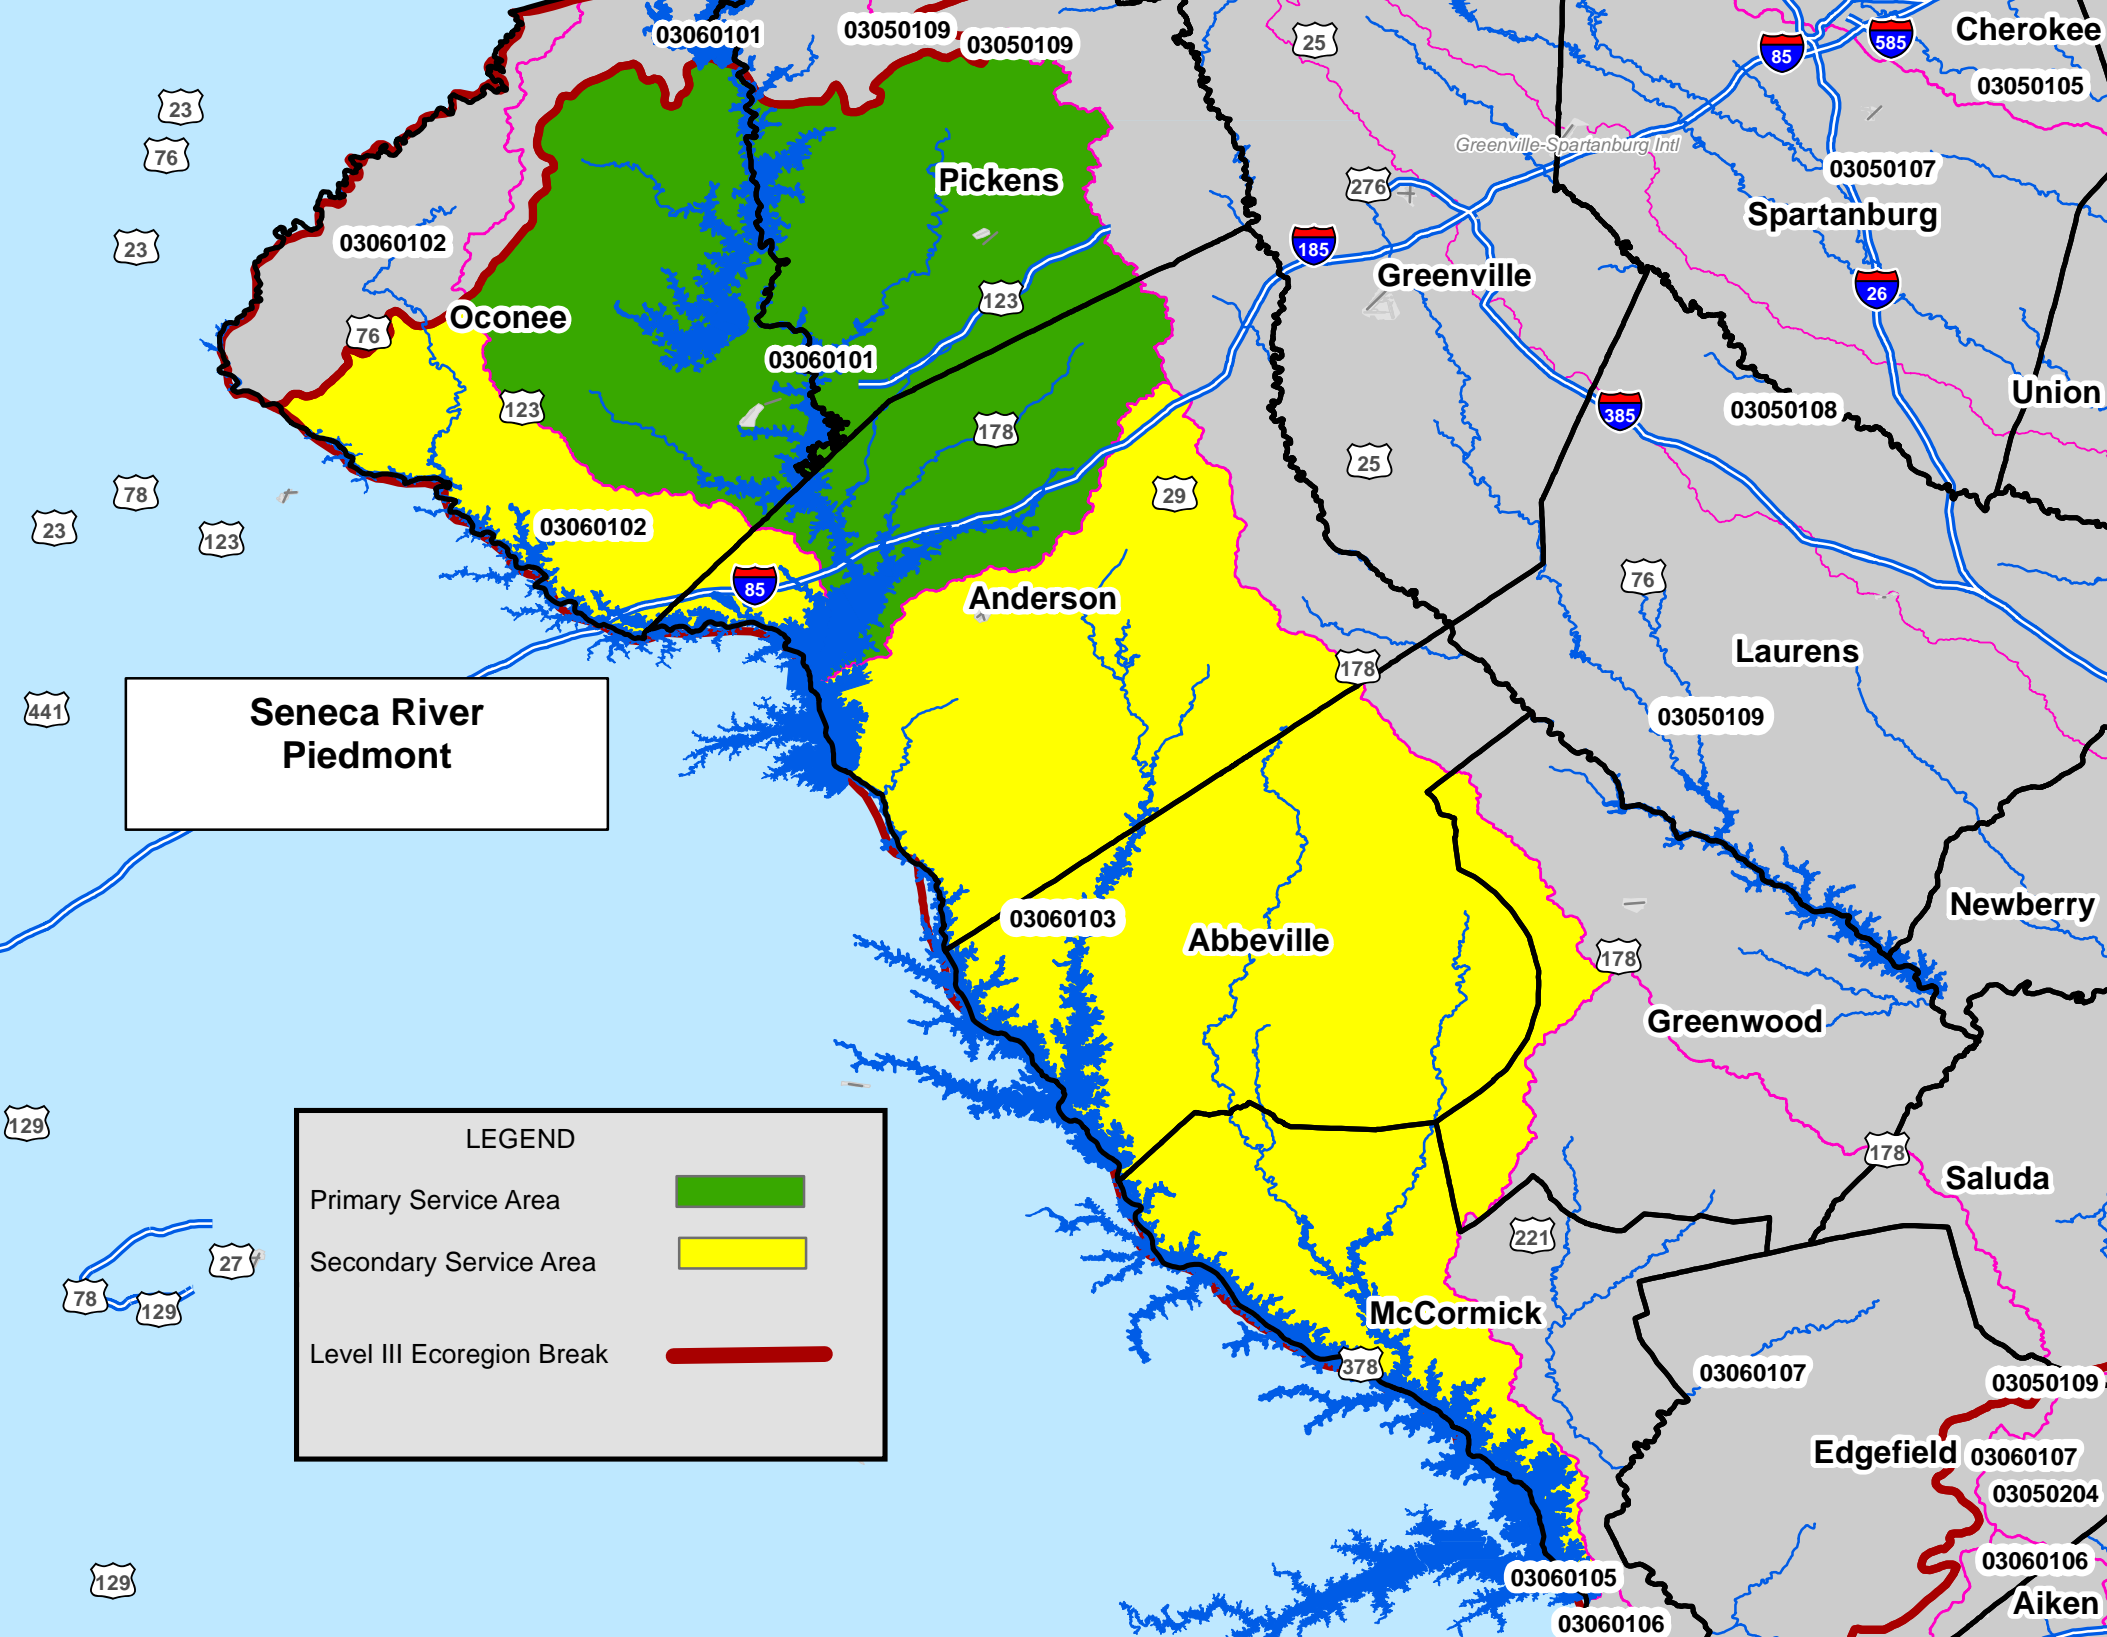

[Click on Area to Zoom to Service Area Map](#)

Please Read the IRT Charleston District Service Area Maps-Guidance prior to utilizing these Service Areas

Region: Piedmont

Watershed Name	HUC Number(s)
Enoree	03050108
Tyger River	03050107
Lower Broad River	03050106
Upper Broad River	03050105
Lower Catawba River	03050103
Upper Catawba	03050101
Wateree River	03050104
Lower Pee Dee River	03040104, 03040201
Lynches River	03040105, 03040202
Saluda River	03050109
Seneca River	03060101
Tugaloo River	03060102
Upper Savannah	03060103
Stevens Creek	03060107, 03060106

LEGEND

Primary Service Area	
Secondary Service Area	
Level III Ecoregion Break	

**Upper Broad River
Piedmont**

**Lower Catawba River
Piedmont**

LEGEND

Primary Service Area	
Secondary Service Area	
Level III Ecoregion Break	

Lynches River Piedmont

LEGEND

- Primary Service Area 
- Secondary Service Area 
- Level III Ecoregion Break 

Saluda River
Piedmont

LEGEND

Primary Service Area

Secondary Service Area

Level III Ecoregion Break

Seneca River
Piedmont

LEGEND

Primary Service Area	
Secondary Service Area	
Level III Ecoregion Break	

**Tugaloo River
Piedmont**

LEGEND

Primary Service Area	
Secondary Service Area	
Level III Ecoregion Break	