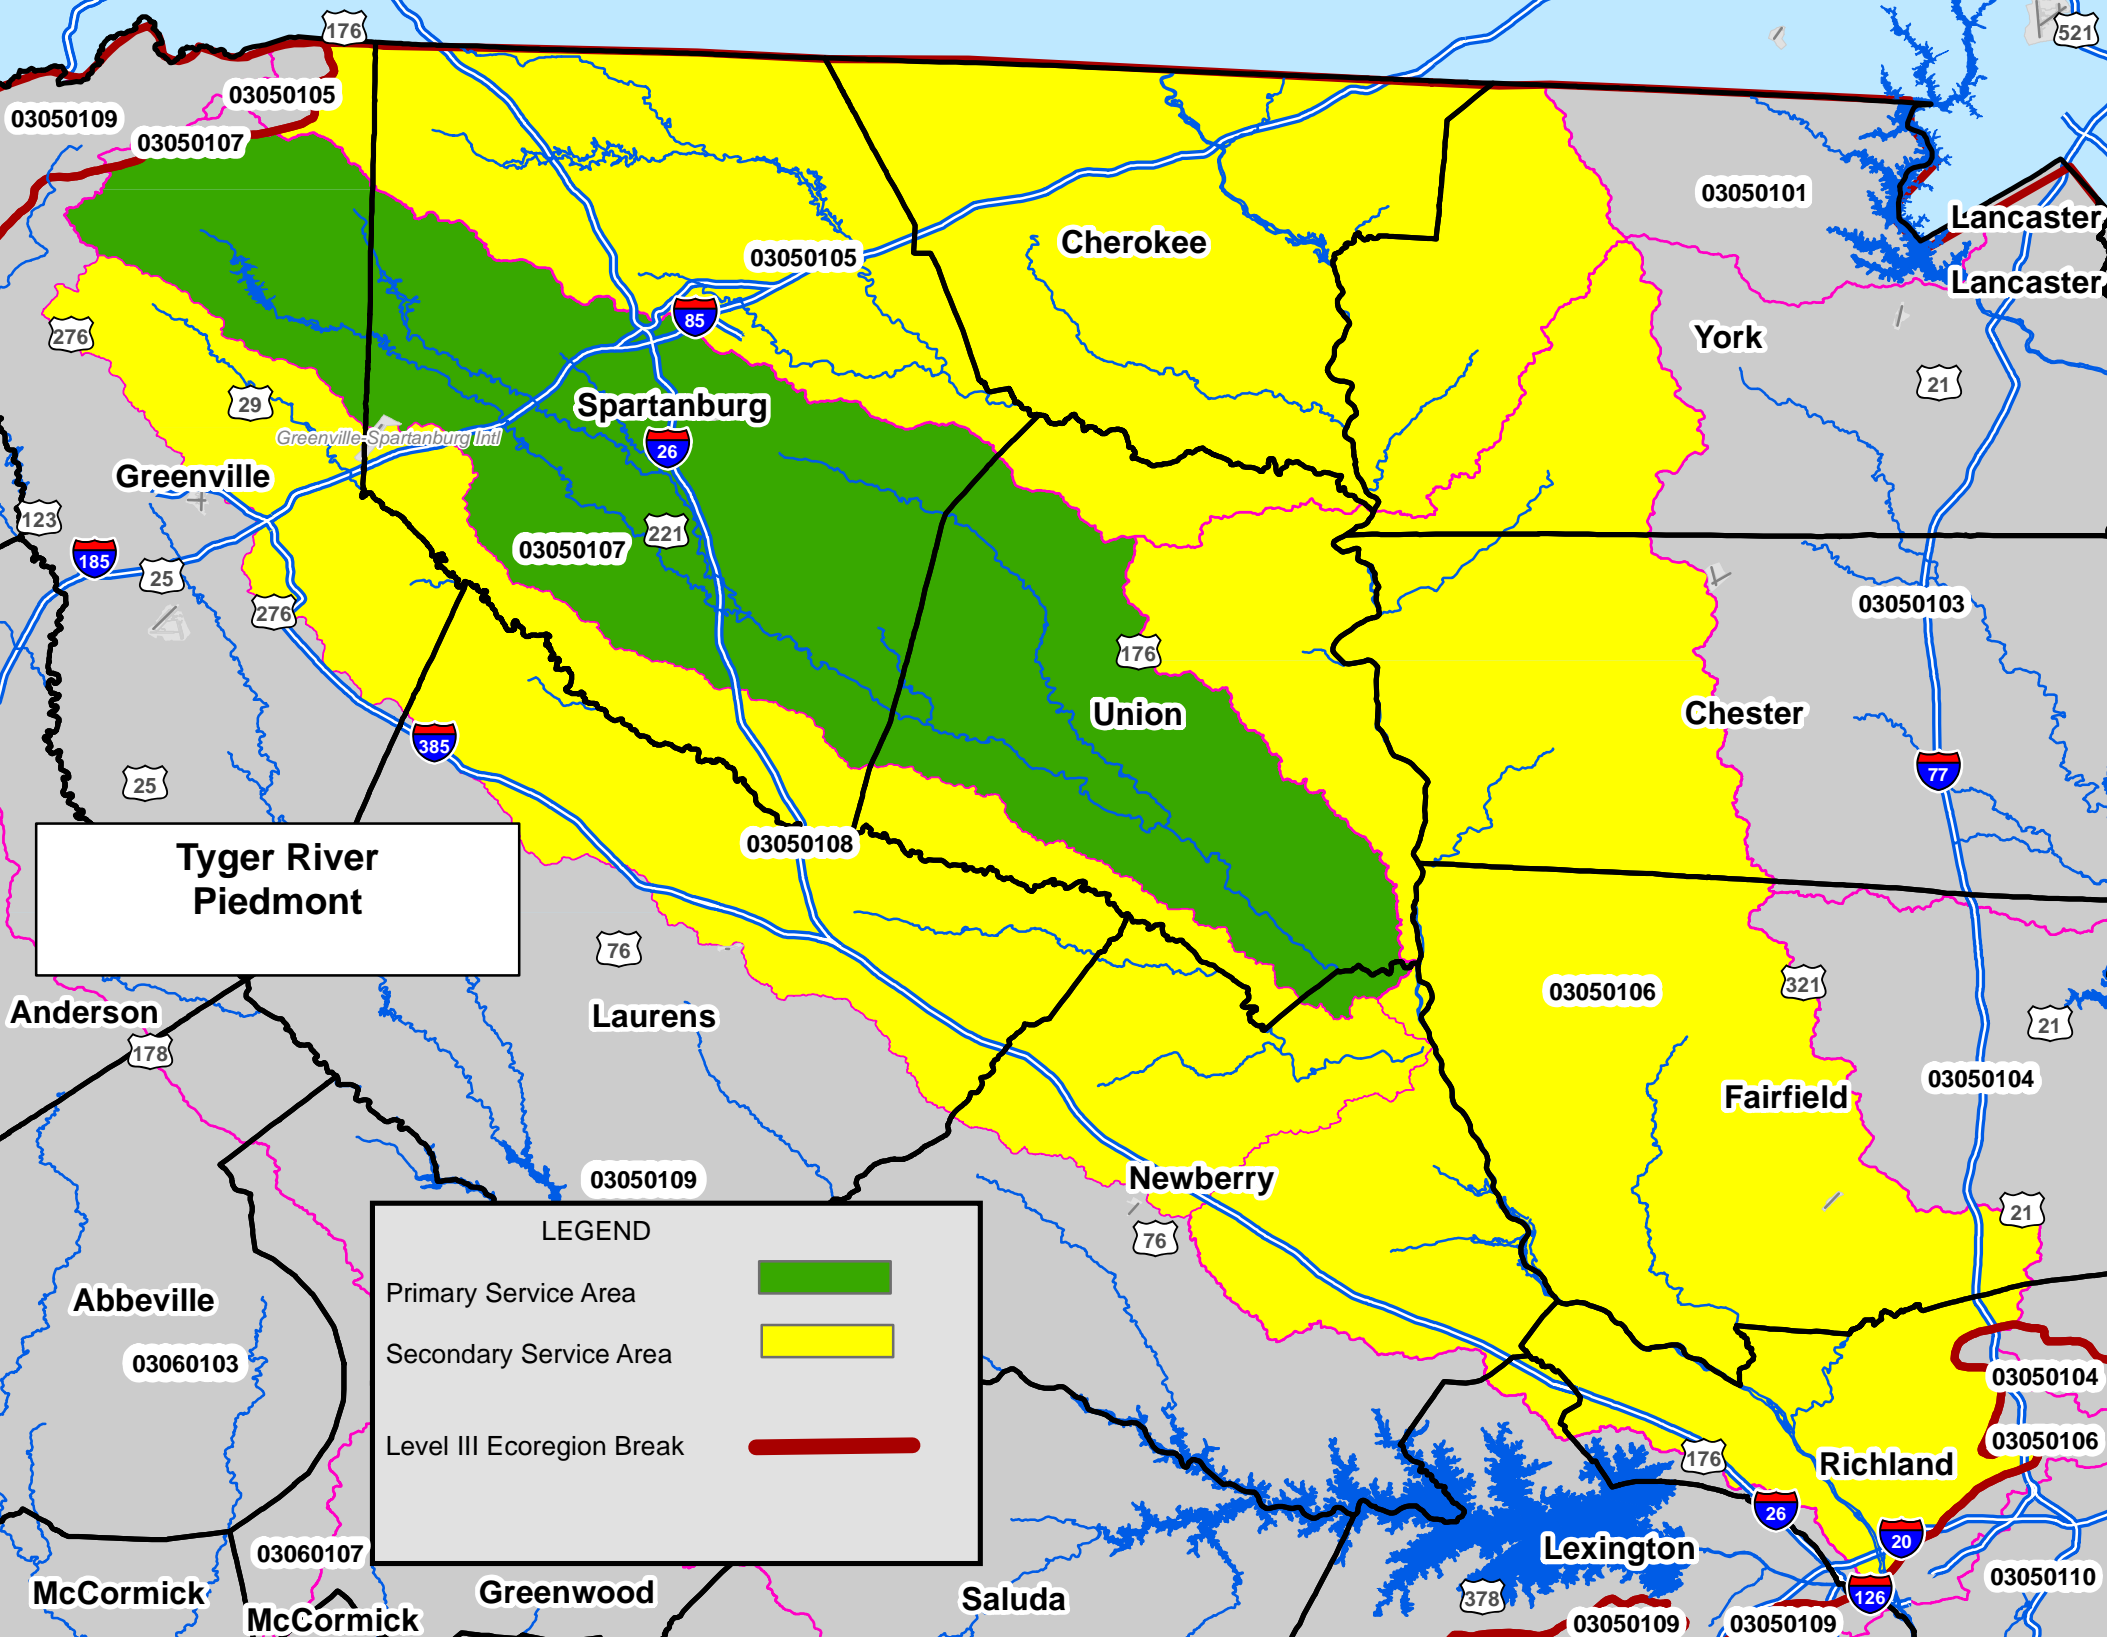

[Click on Area to Zoom to Service Area Map](#)

Please Read the IRT Charleston District Service Area Maps-Guidance prior to utilizing these Service Areas

Region: Piedmont

Watershed Name	HUC Number(s)
Enoree	03050108
Tyger River	03050107
Lower Broad River	03050106
Upper Broad River	03050105
Lower Catawba River	03050103
Upper Catawba	03050101
Wateree River	03050104
Lower Pee Dee River	03040104, 03040201
Lynches River	03040105, 03040202
Saluda River	03050109
Seneca River	03060101
Tugaloo River	03060102
Upper Savannah	03060103
Stevens Creek	03060107, 03060106

Click on Watershed Name to Zoom to Service Area Map

Please Read the IRT Charleston District Service Area Maps-Guidance prior to utilizing these Service Areas

**Tyger River
Piedmont**

LEGEND

- Primary Service Area
- Secondary Service Area
- Level III Ecoregion Break

LEGEND

Primary Service Area	
Secondary Service Area	
Level III Ecoregion Break	

**Upper Broad River
Piedmont**

**Lower Catawba River
Piedmont**

LEGEND

Primary Service Area	
Secondary Service Area	
Level III Ecoregion Break	

Seneca River
Piedmont

LEGEND

Primary Service Area	
Secondary Service Area	
Level III Ecoregion Break	

**Tugaloo River
Piedmont**

LEGEND

Primary Service Area	
Secondary Service Area	
Level III Ecoregion Break	