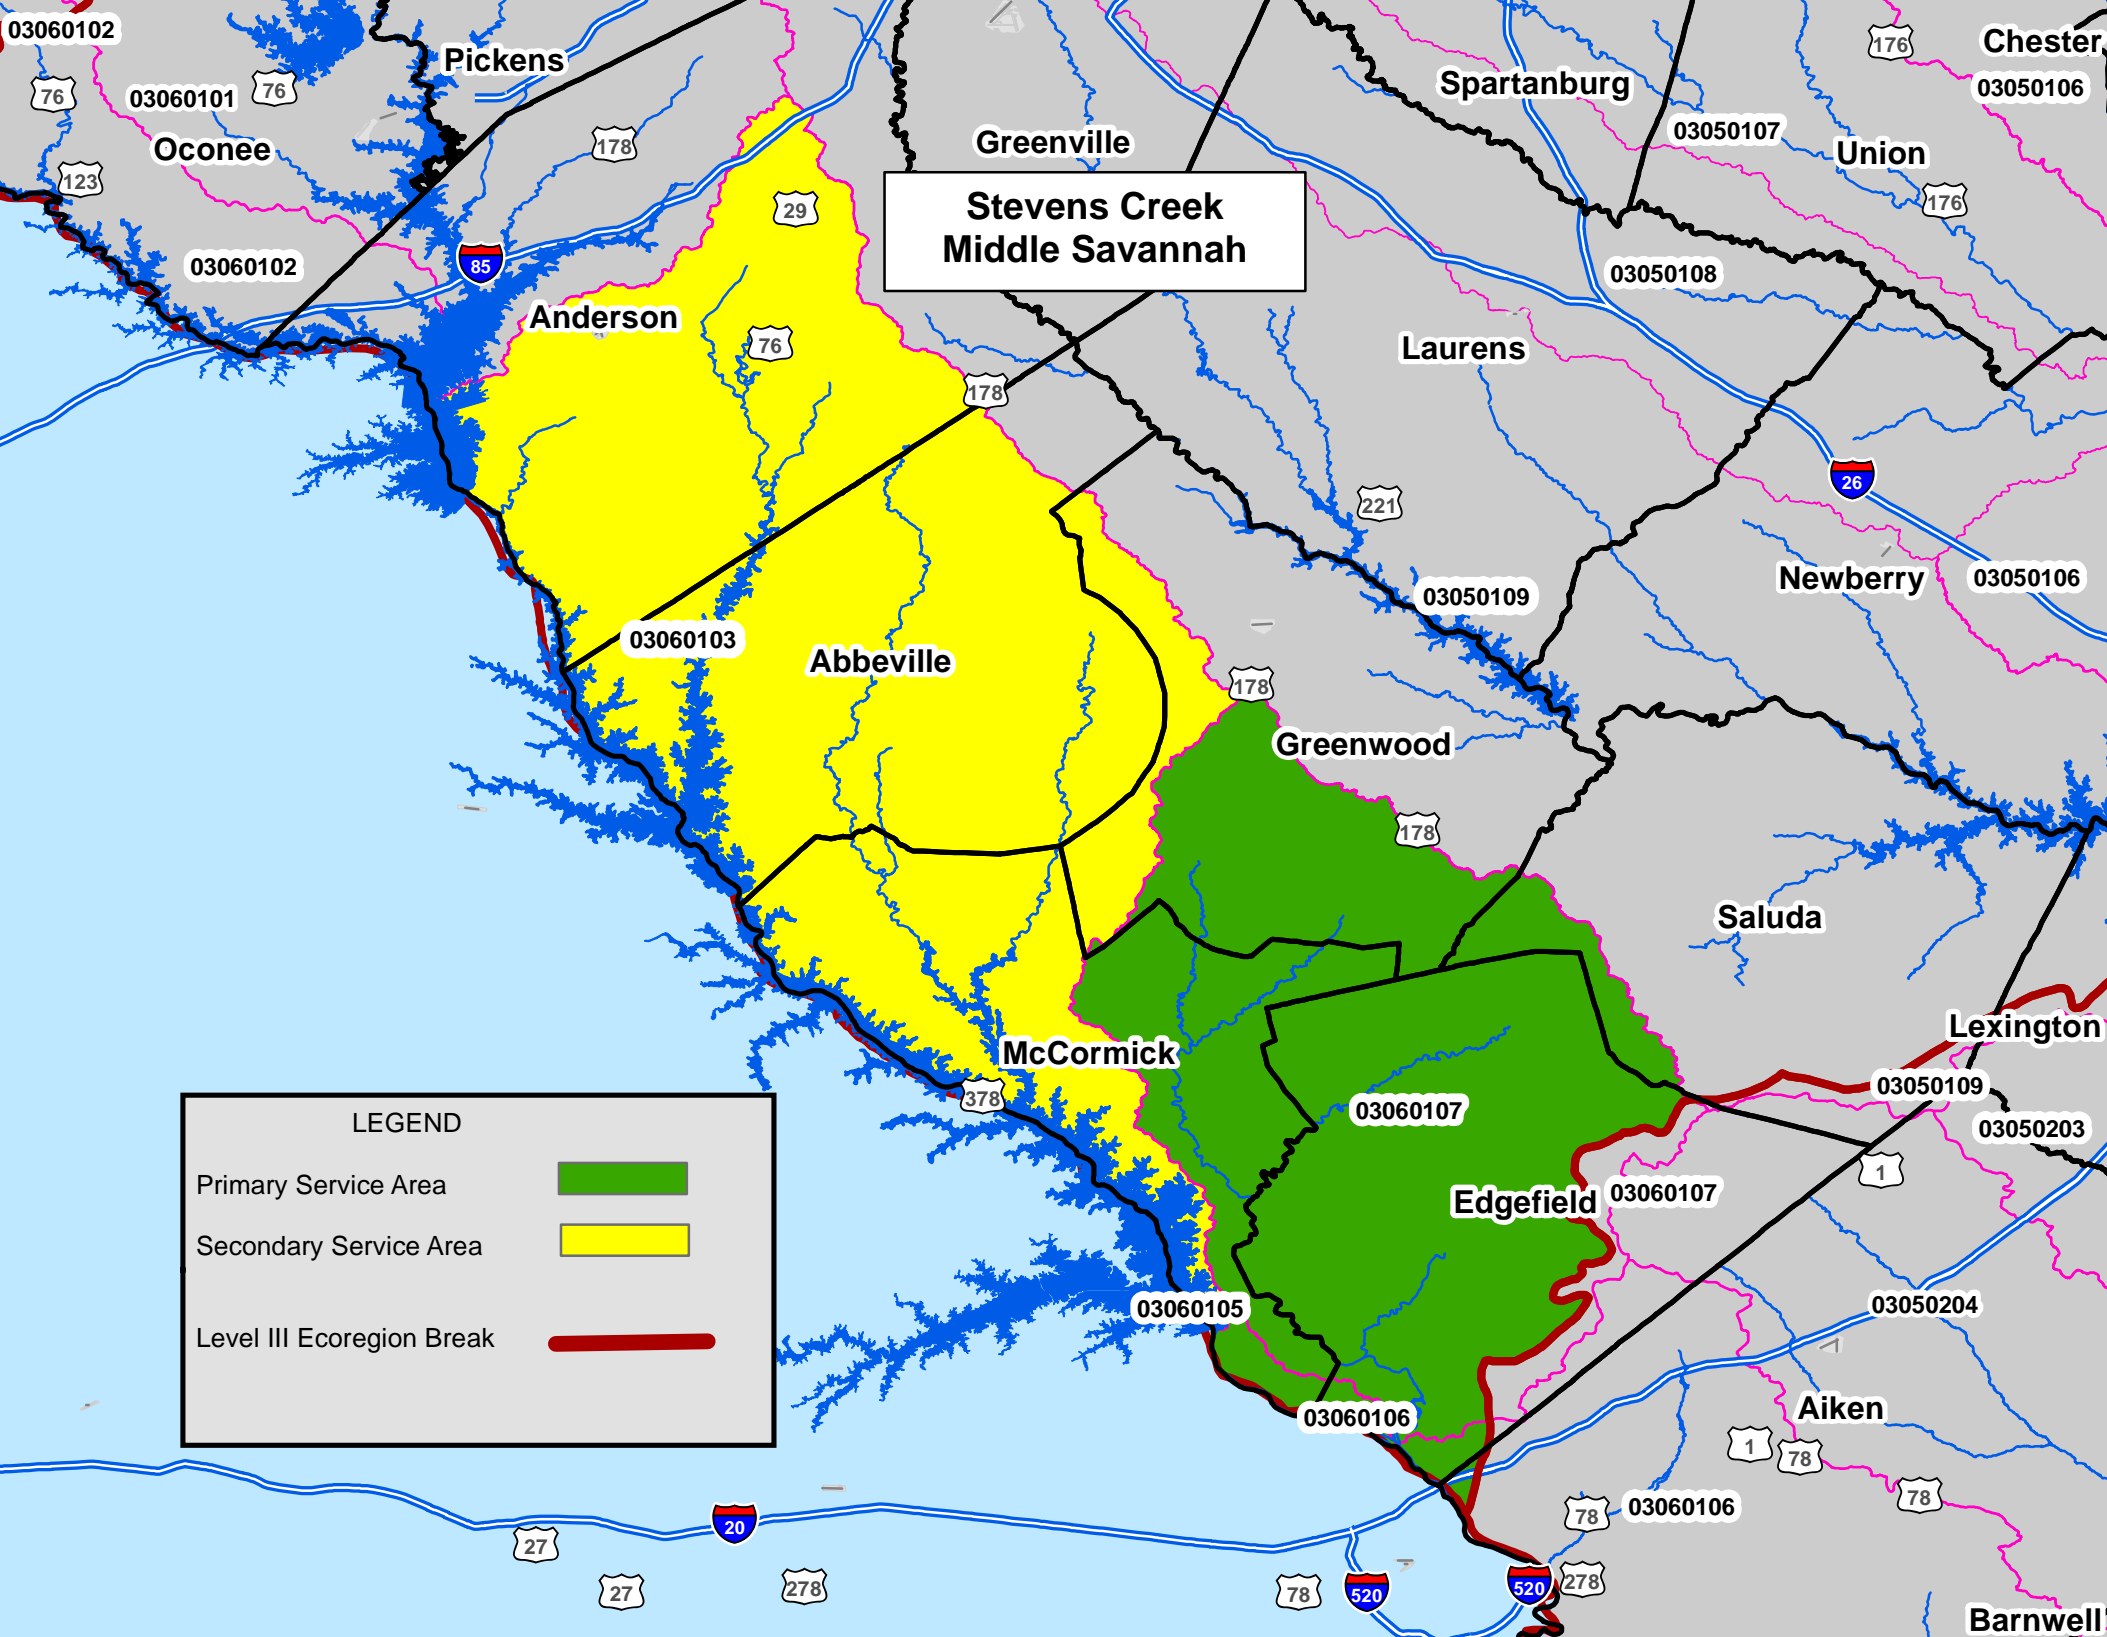

**Stevens Creek
Middle Savannah**

LEGEND

Primary Service Area	
Secondary Service Area	
Level III Ecoregion Break