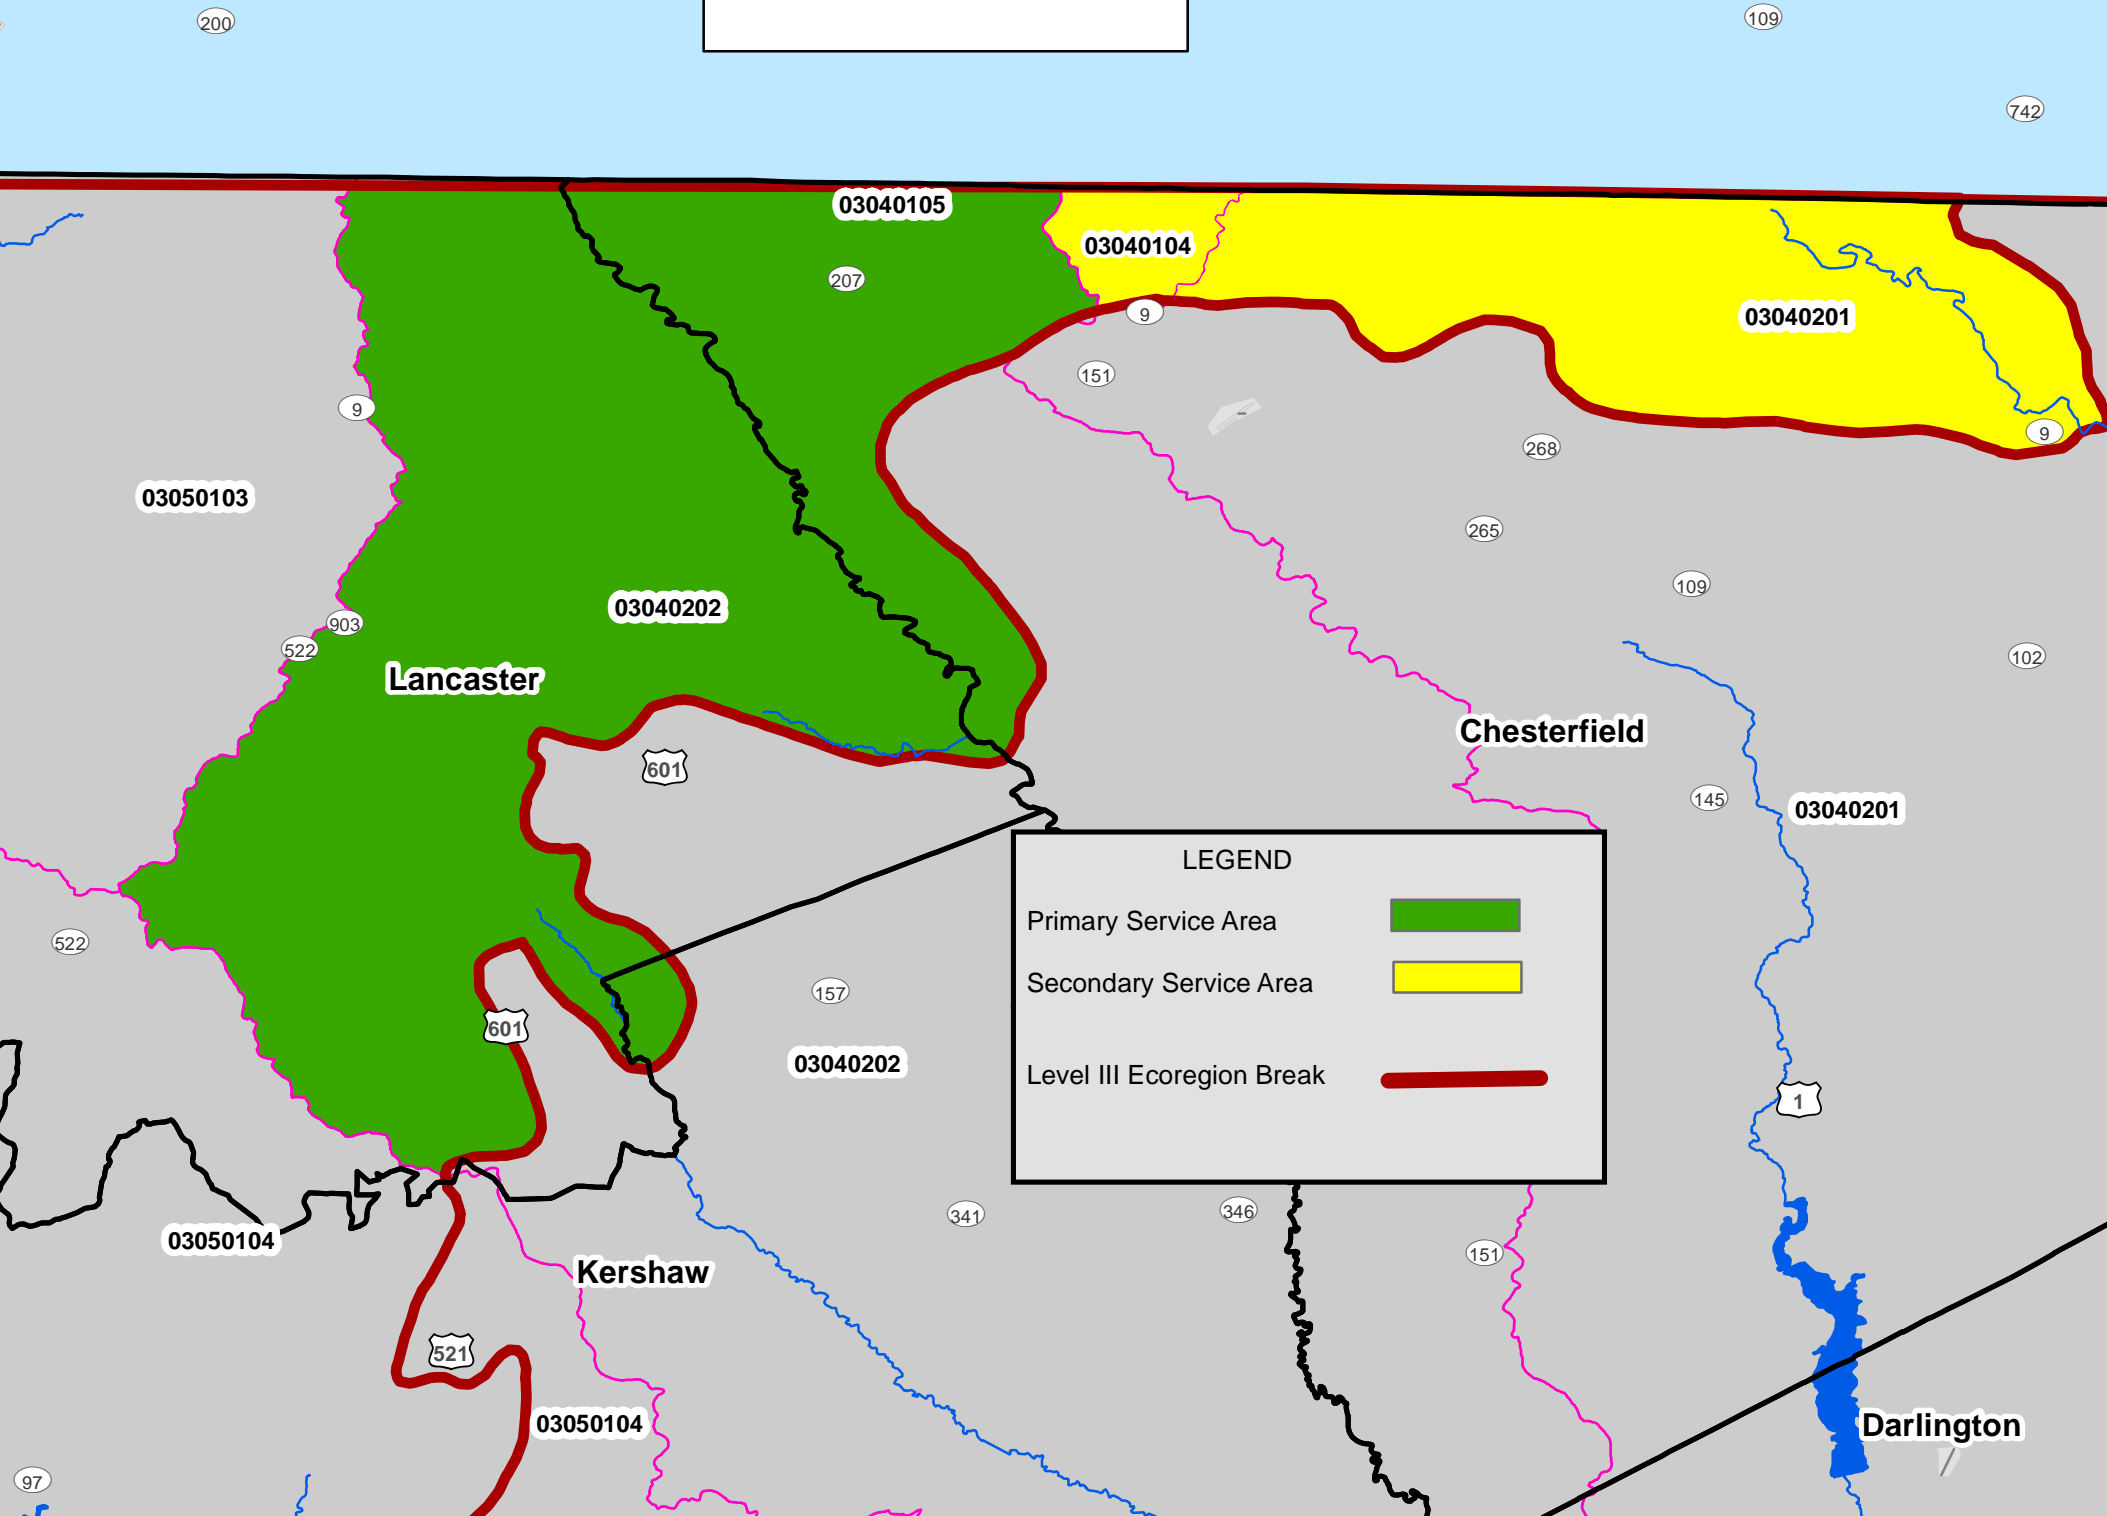

LEGEND

Primary Service Area	
Secondary Service Area	
Level III Ecoregion Break	

**Upper Broad River
Piedmont**

**Lower Catawba River
Piedmont**

LEGEND

Primary Service Area	
Secondary Service Area	
Level III Ecoregion Break	

**Upper Catawba
Piedmont**

LEGEND

Primary Service Area	
Secondary Service Area	
Level III Ecoregion Break	

**Wateree River
HUC 03050104
Piedmont**

LEGEND

Primary Service Area	
Secondary Service Area	
Tertiary Service Area	
Level III Ecoregion Break	

Lynches River Piedmont

LEGEND

- Primary Service Area 
- Secondary Service Area 
- Level III Ecoregion Break 

Saluda River
Piedmont

LEGEND

Primary Service Area

Secondary Service Area

Level III Ecoregion Break

Seneca River
Piedmont

LEGEND

Primary Service Area	
Secondary Service Area	
Level III Ecoregion Break	

**Tugaloo River
Piedmont**

LEGEND

Primary Service Area	
Secondary Service Area	
Level III Ecoregion Break	