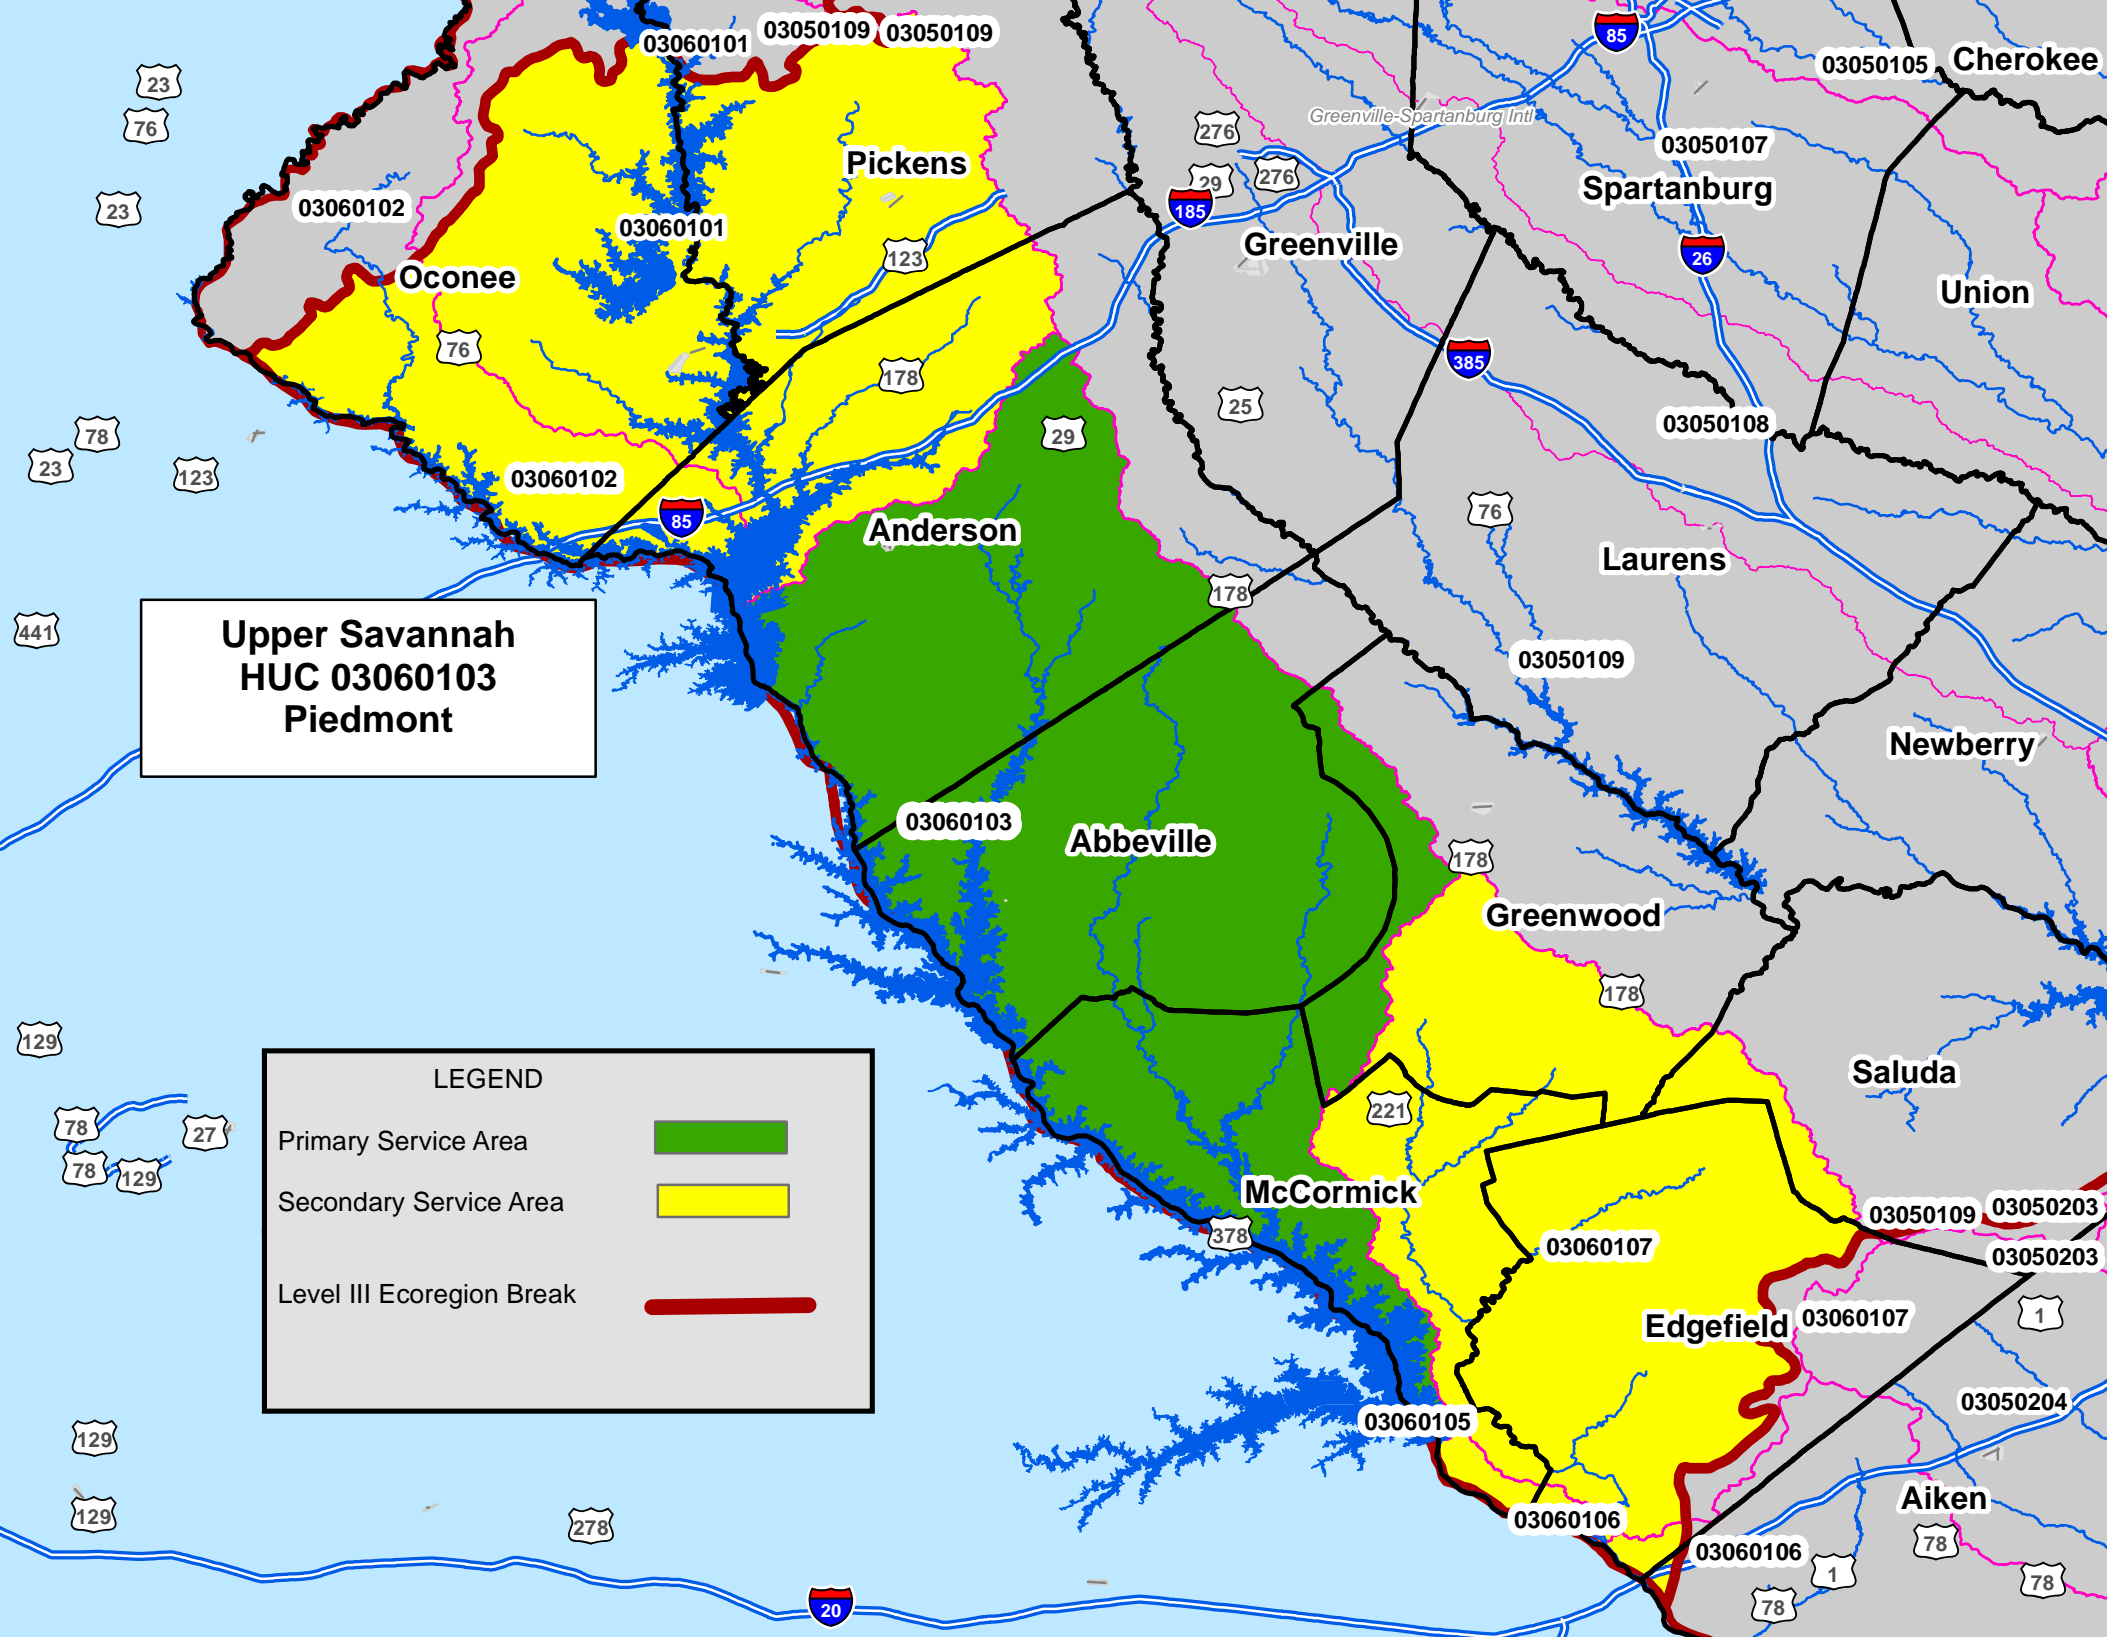

[Click on Area to Zoom to Service Area Map](#)

Please Read the IRT Charleston District Service Area Maps-Guidance prior to utilizing these Service Areas

Region: Piedmont

Watershed Name	HUC Number(s)
Enoree	03050108
Tyger River	03050107
Lower Broad River	03050106
Upper Broad River	03050105
Lower Catawba River	03050103
Upper Catawba	03050101
Wateree River	03050104
Lower Pee Dee River	03040104, 03040201
Lynches River	03040105, 03040202
Saluda River	03050109
Seneca River	03060101
Tugaloo River	03060102
Upper Savannah	03060103
Stevens Creek	03060107, 03060106

LEGEND

Primary Service Area	
Secondary Service Area	
Level III Ecoregion Break	

**Upper Broad River
Piedmont**

**Lower Catawba River
Piedmont**

LEGEND

Primary Service Area	
Secondary Service Area	
Level III Ecoregion Break	

Lynches River Piedmont

LEGEND

- Primary Service Area 
- Secondary Service Area 
- Level III Ecoregion Break 

Saluda River
Piedmont

LEGEND

Primary Service Area

Secondary Service Area

Level III Ecoregion Break

Seneca River
Piedmont

LEGEND

Primary Service Area	
Secondary Service Area	
Level III Ecoregion Break	

**Tugaloo River
Piedmont**

LEGEND

Primary Service Area	
Secondary Service Area	
Level III Ecoregion Break	