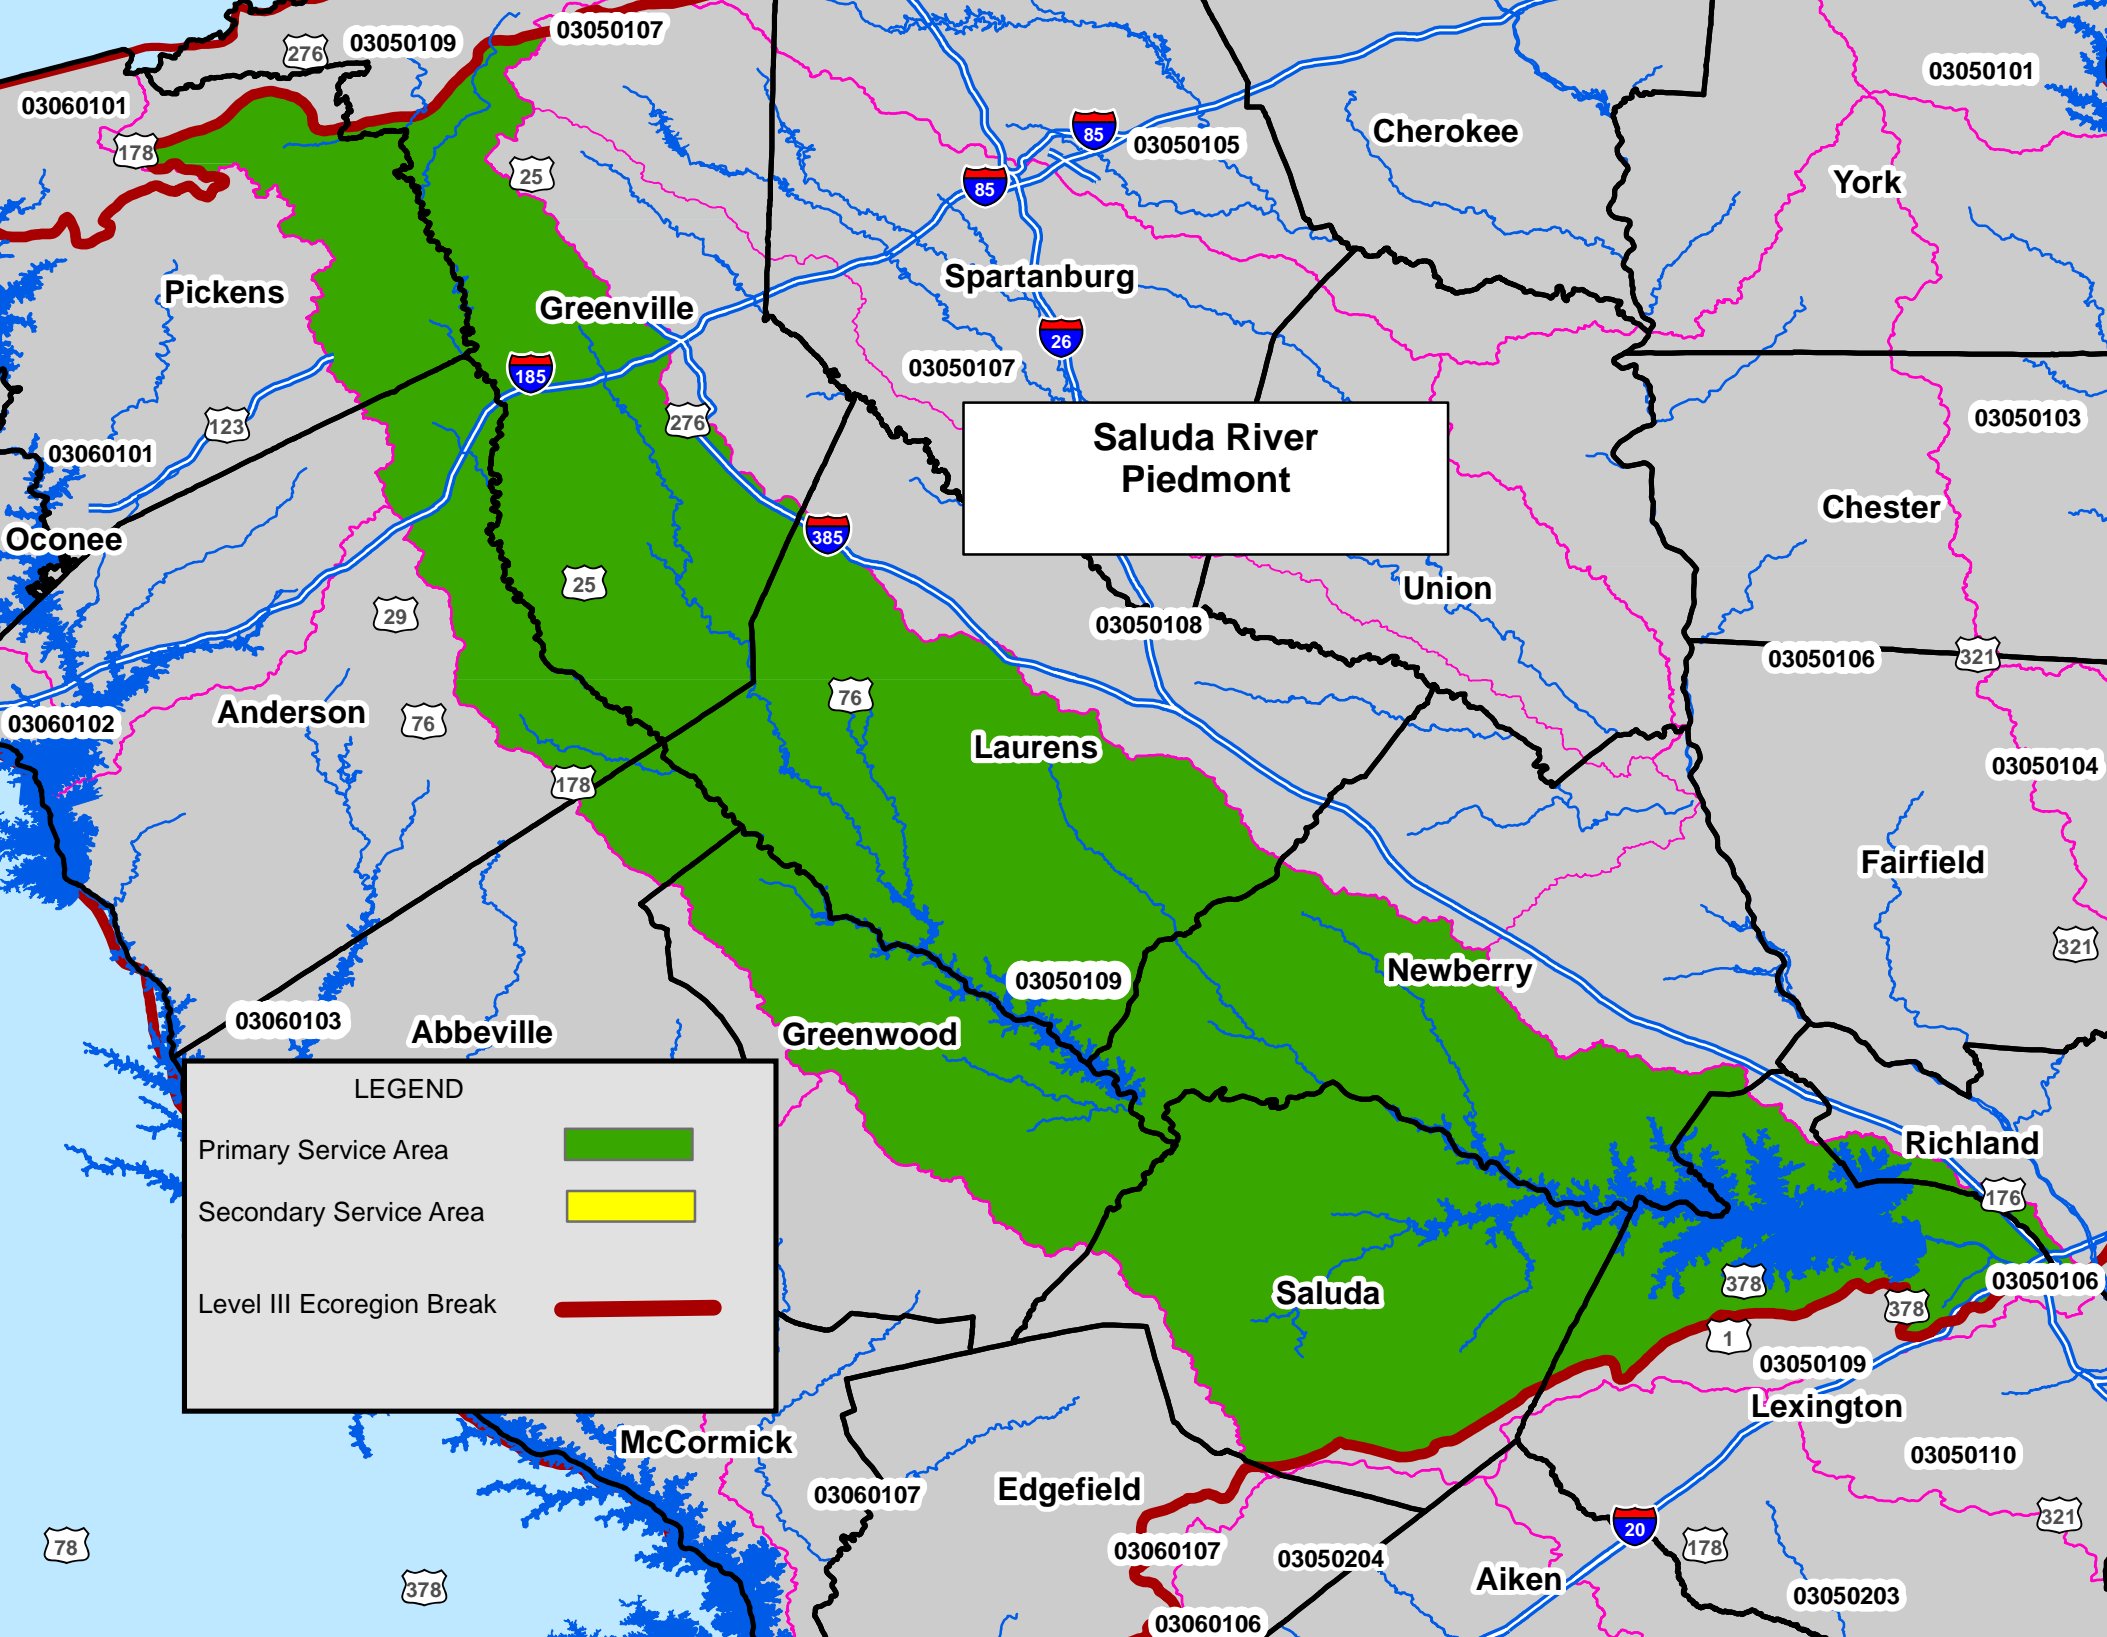

LEGEND

Primary Service Area	
Secondary Service Area	
Level III Ecoregion Break	

**Upper Broad River
Piedmont**

**Lower Catawba River
Piedmont**

LEGEND

Primary Service Area	
Secondary Service Area	
Level III Ecoregion Break	

**Upper Catawba
Piedmont**

LEGEND

Primary Service Area	
Secondary Service Area	
Level III Ecoregion Break	

**Wateree River
HUC 03050104
Piedmont**

LEGEND

Primary Service Area	
Secondary Service Area	
Tertiary Service Area	
Level III Ecoregion Break	

Lynches River Piedmont

LEGEND

- Primary Service Area 
- Secondary Service Area 
- Level III Ecoregion Break 

Saluda River
Piedmont

LEGEND

Primary Service Area

Secondary Service Area

Level III Ecoregion Break

Seneca River
Piedmont

LEGEND

Primary Service Area	
Secondary Service Area	
Level III Ecoregion Break	

**Tugaloo River
Piedmont**

LEGEND

Primary Service Area	
Secondary Service Area	
Level III Ecoregion Break	