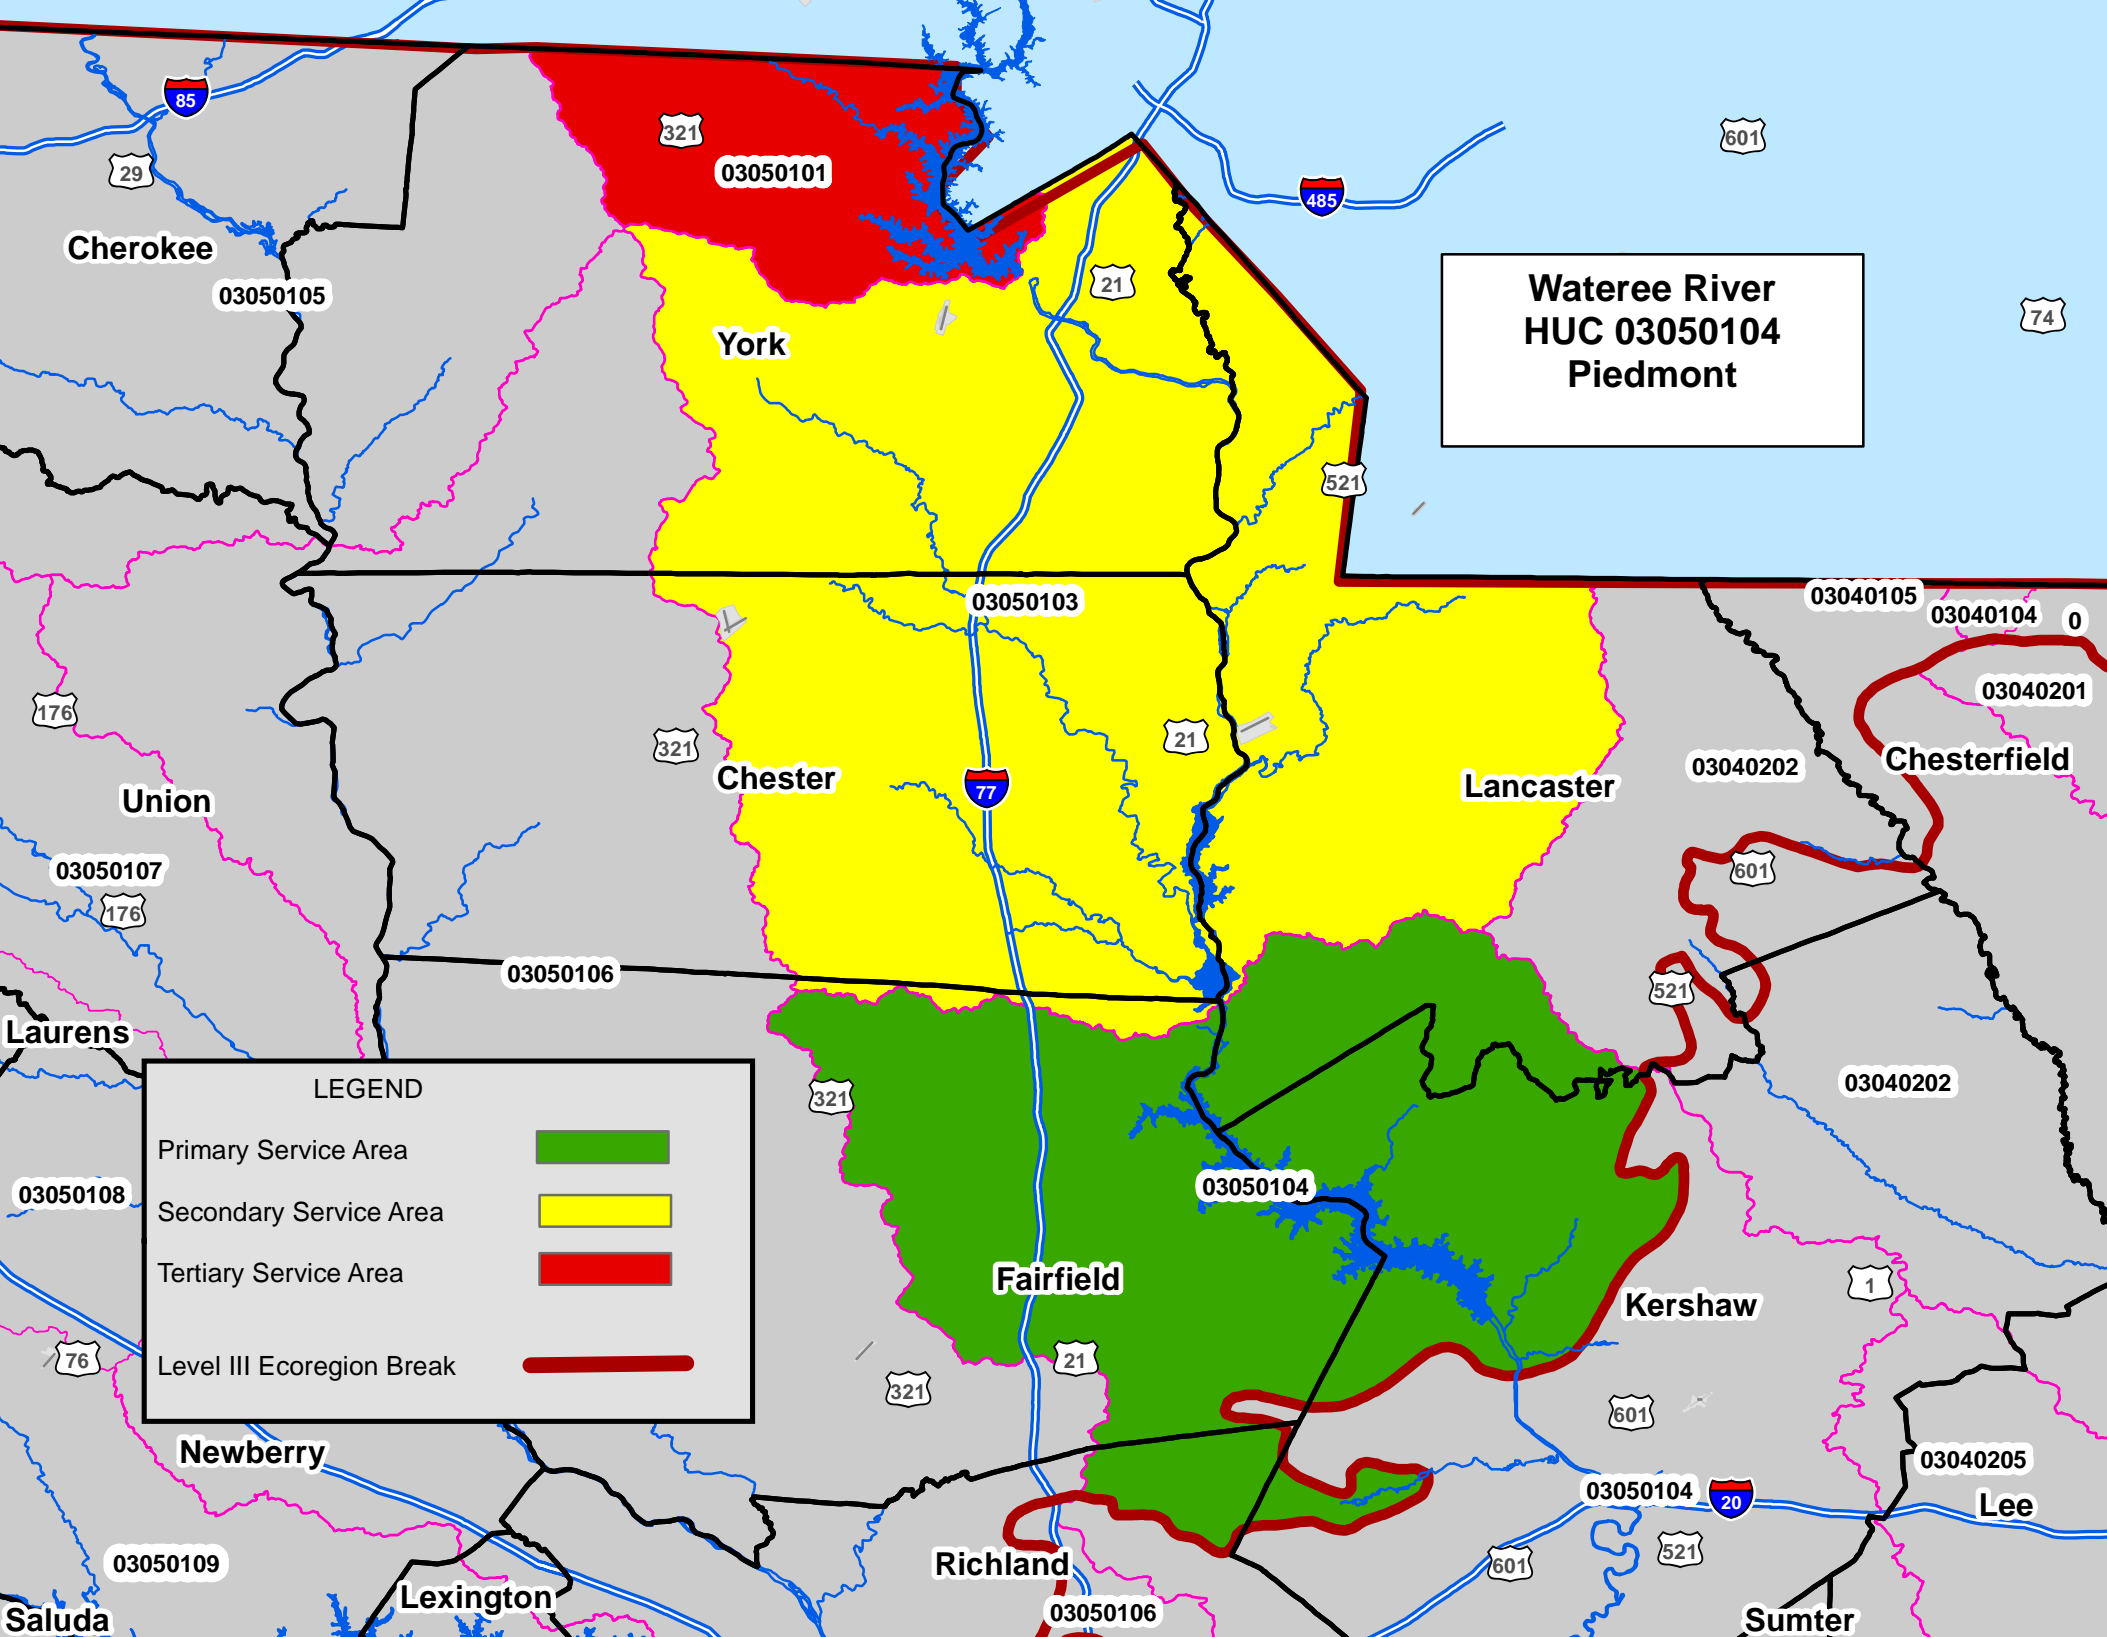

Click on Watershed Name to Zoom to Service Area Map

Please Read the IRT Charleston District Service Area Maps-Guidance prior to utilizing these Service Areas

**Tyger River
Piedmont**

LEGEND

- Primary Service Area
- Secondary Service Area
- Level III Ecoregion Break

LEGEND

Primary Service Area	
Secondary Service Area	
Level III Ecoregion Break	

**Upper Broad River
Piedmont**

**Lower Catawba River
Piedmont**

LEGEND

Primary Service Area	
Secondary Service Area	
Level III Ecoregion Break	

**Upper Catawba
Piedmont**

LEGEND

Primary Service Area	
Secondary Service Area	
Level III Ecoregion Break	

**Wateree River
HUC 03050104
Piedmont**

LEGEND

Primary Service Area	
Secondary Service Area	
Tertiary Service Area	
Level III Ecoregion Break	

Seneca River
Piedmont

LEGEND

Primary Service Area	
Secondary Service Area	
Level III Ecoregion Break	

**Tugaloo River
Piedmont**

LEGEND

Primary Service Area	
Secondary Service Area	
Level III Ecoregion Break	