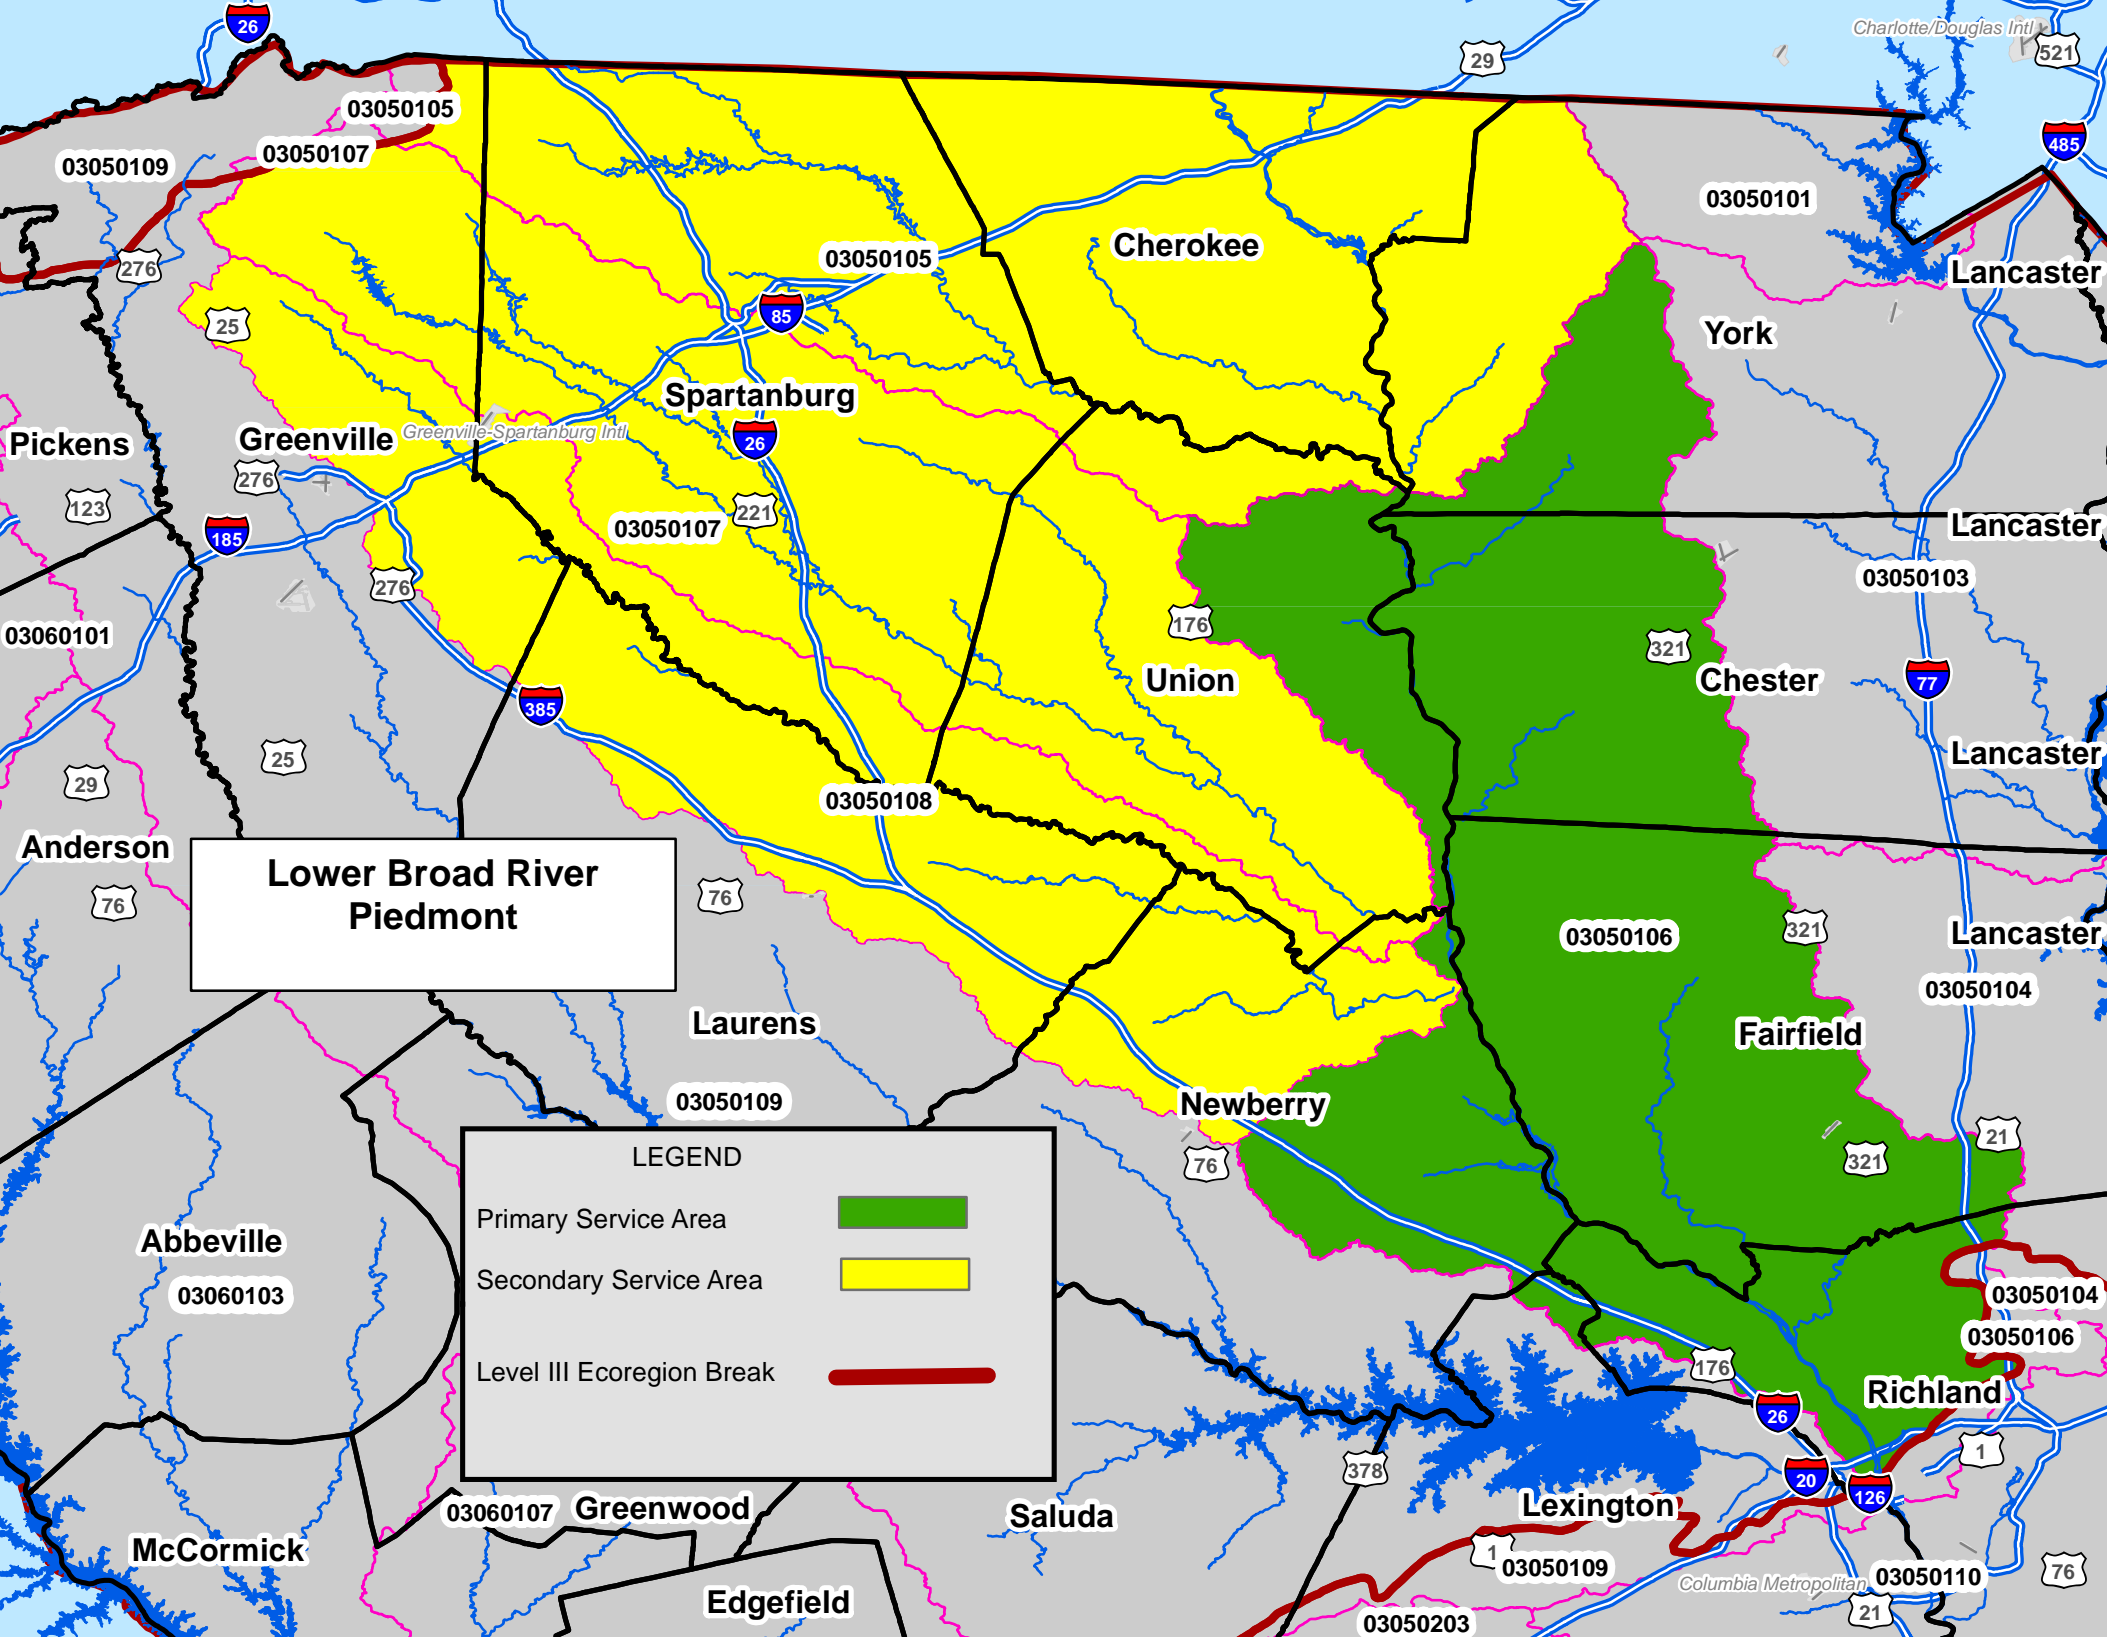

[Click on Area to Zoom to Service Area Map](#)

Please Read the IRT Charleston District Service Area Maps-Guidance prior to utilizing these Service Areas

Region: Piedmont

Watershed Name	HUC Number(s)
Enoree	03050108
Tyger River	03050107
Lower Broad River	03050106
Upper Broad River	03050105
Lower Catawba River	03050103
Upper Catawba	03050101
Wateree River	03050104
Lower Pee Dee River	03040104, 03040201
Lynches River	03040105, 03040202
Saluda River	03050109
Seneca River	03060101
Tugaloo River	03060102
Upper Savannah	03060103
Stevens Creek	03060107, 03060106

Click on Watershed Name to Zoom to Service Area Map

Please Read the IRT Charleston District Service Area Maps-Guidance prior to utilizing these Service Areas

**Tyger River
Piedmont**

LEGEND

- Primary Service Area
- Secondary Service Area
- Level III Ecoregion Break

LEGEND

Primary Service Area	
Secondary Service Area	
Level III Ecoregion Break	

**Upper Broad River
Piedmont**

**Lower Catawba River
Piedmont**

LEGEND

Primary Service Area	
Secondary Service Area	
Level III Ecoregion Break	

Seneca River
Piedmont

LEGEND

Primary Service Area	
Secondary Service Area	
Level III Ecoregion Break	

**Tugaloo River
Piedmont**

LEGEND

Primary Service Area	
Secondary Service Area	
Level III Ecoregion Break	