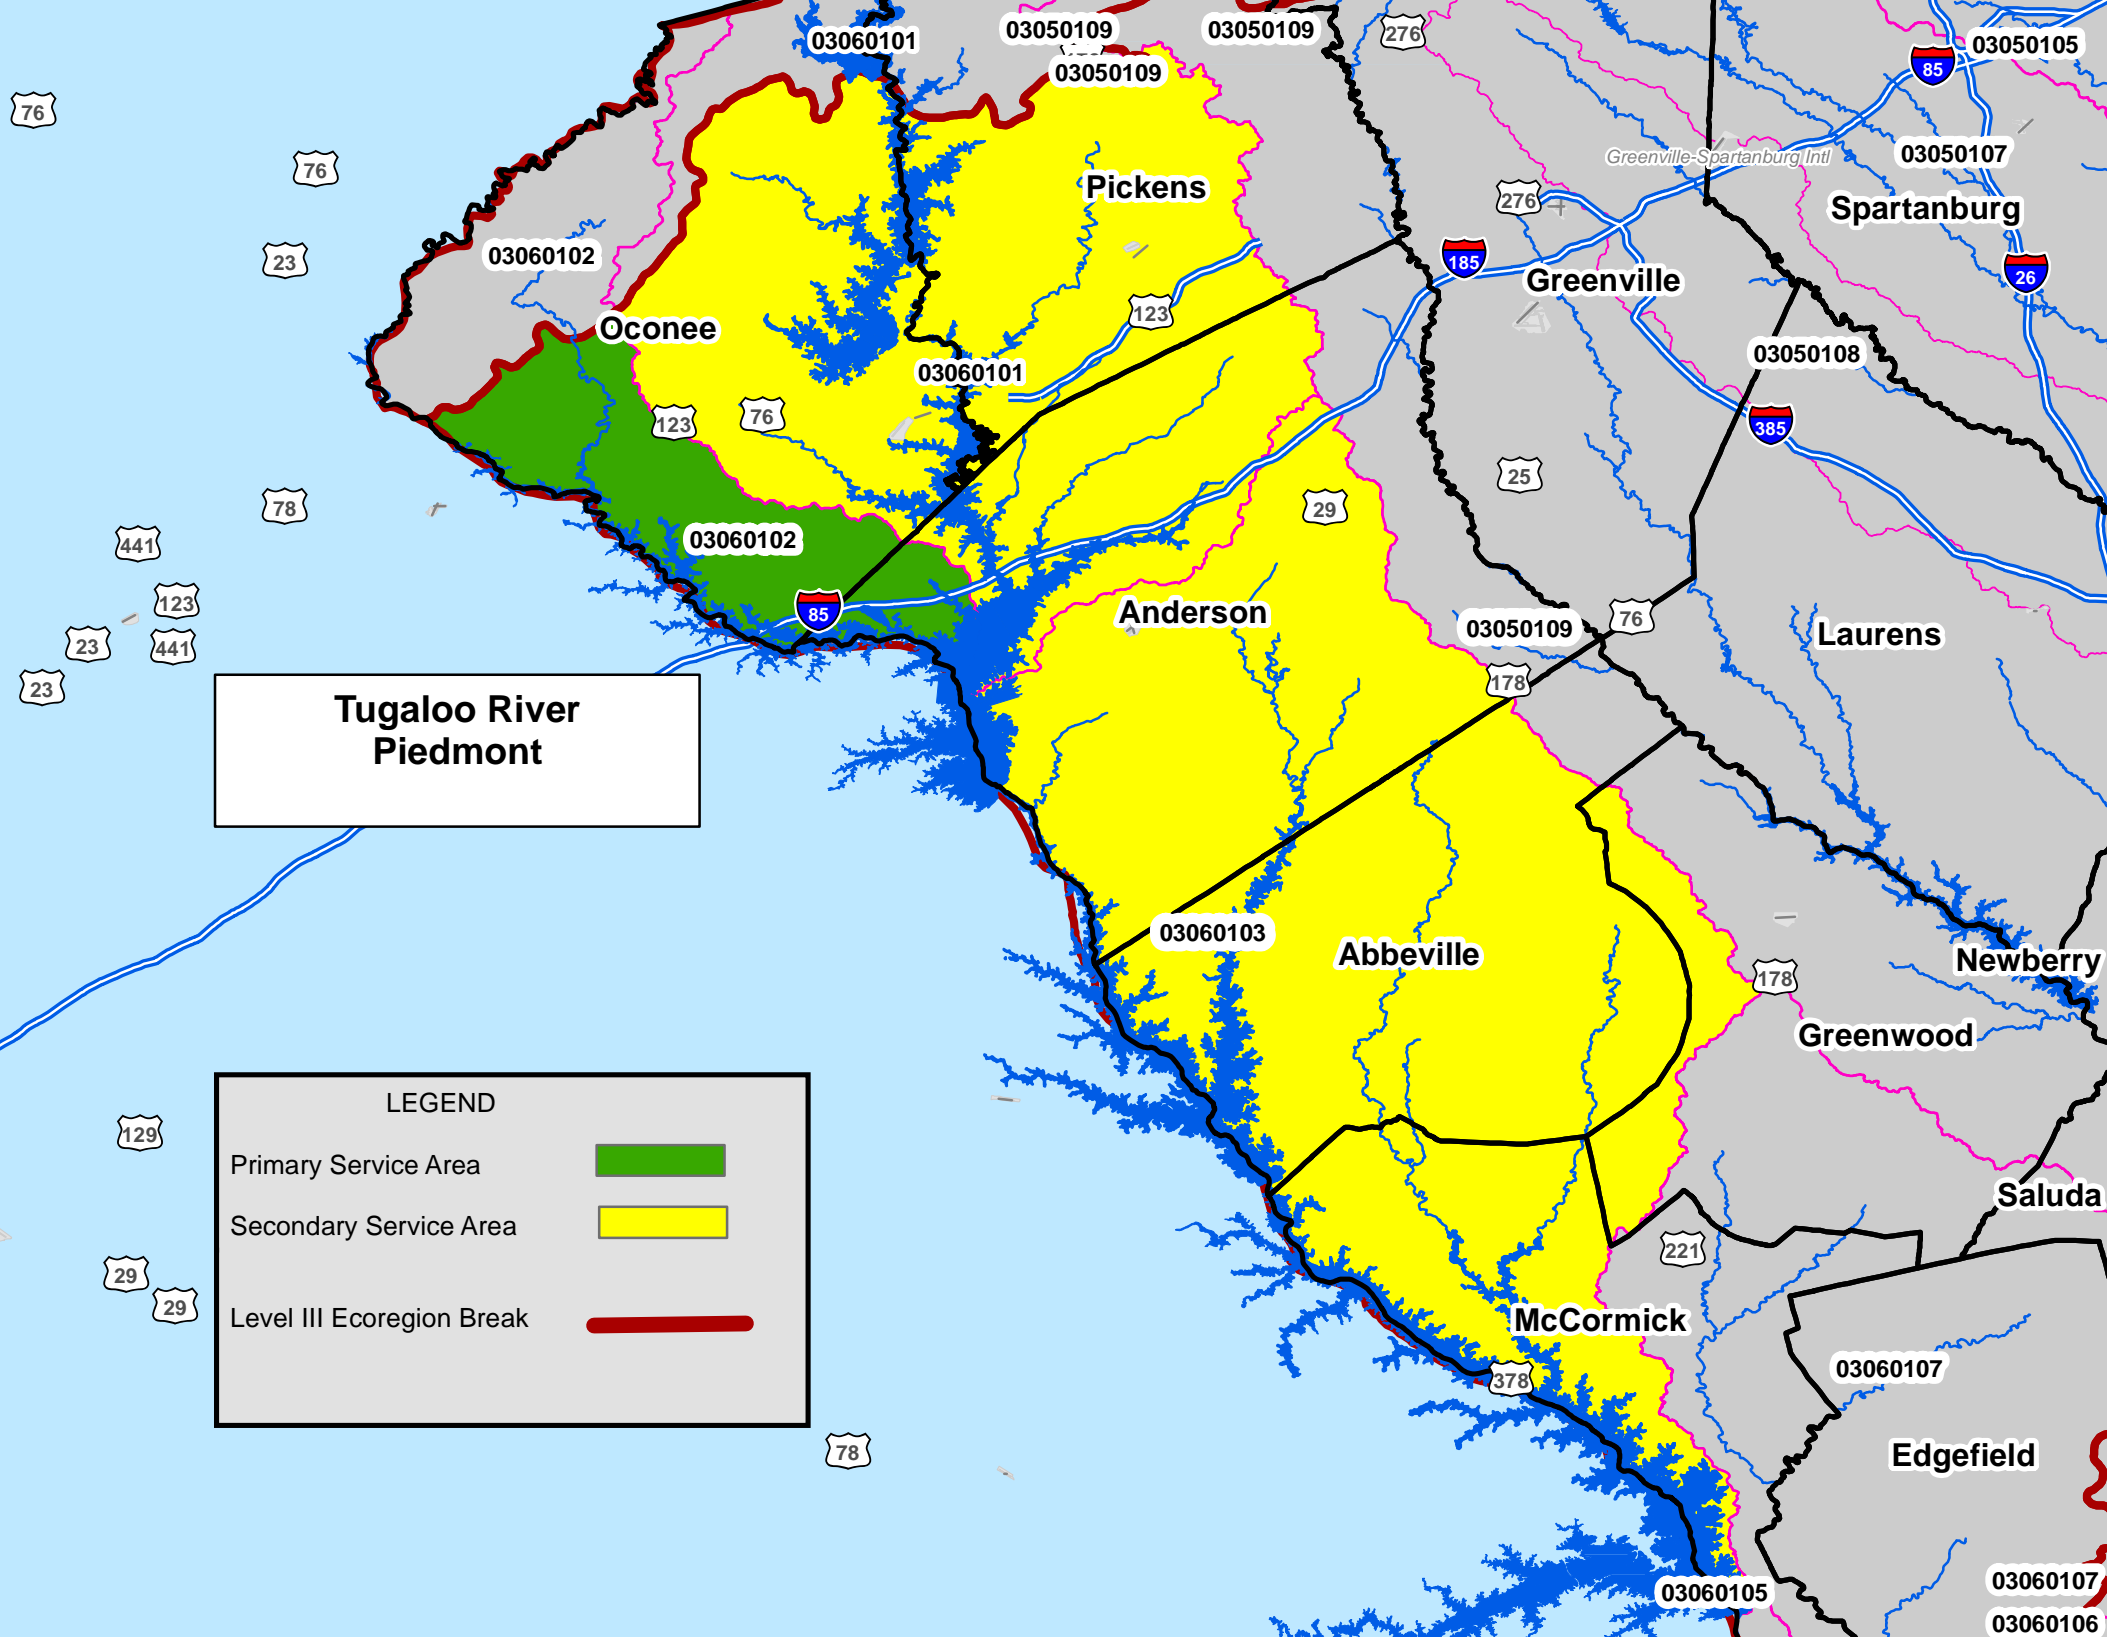

LEGEND

Primary Service Area	
Secondary Service Area	
Level III Ecoregion Break	

**Upper Broad River
Piedmont**

**Lower Catawba River
Piedmont**

LEGEND

Primary Service Area	
Secondary Service Area	
Level III Ecoregion Break	

**Upper Catawba
Piedmont**

LEGEND

Primary Service Area	
Secondary Service Area	
Level III Ecoregion Break	

**Wateree River
HUC 03050104
Piedmont**

LEGEND

Primary Service Area	
Secondary Service Area	
Tertiary Service Area	
Level III Ecoregion Break	

Lynches River Piedmont

LEGEND

- Primary Service Area 
- Secondary Service Area 
- Level III Ecoregion Break 

Saluda River
Piedmont

LEGEND

Primary Service Area

Secondary Service Area

Level III Ecoregion Break

Seneca River
Piedmont

LEGEND

Primary Service Area	
Secondary Service Area	
Level III Ecoregion Break	

**Tugaloo River
Piedmont**

LEGEND

Primary Service Area	
Secondary Service Area	
Level III Ecoregion Break	