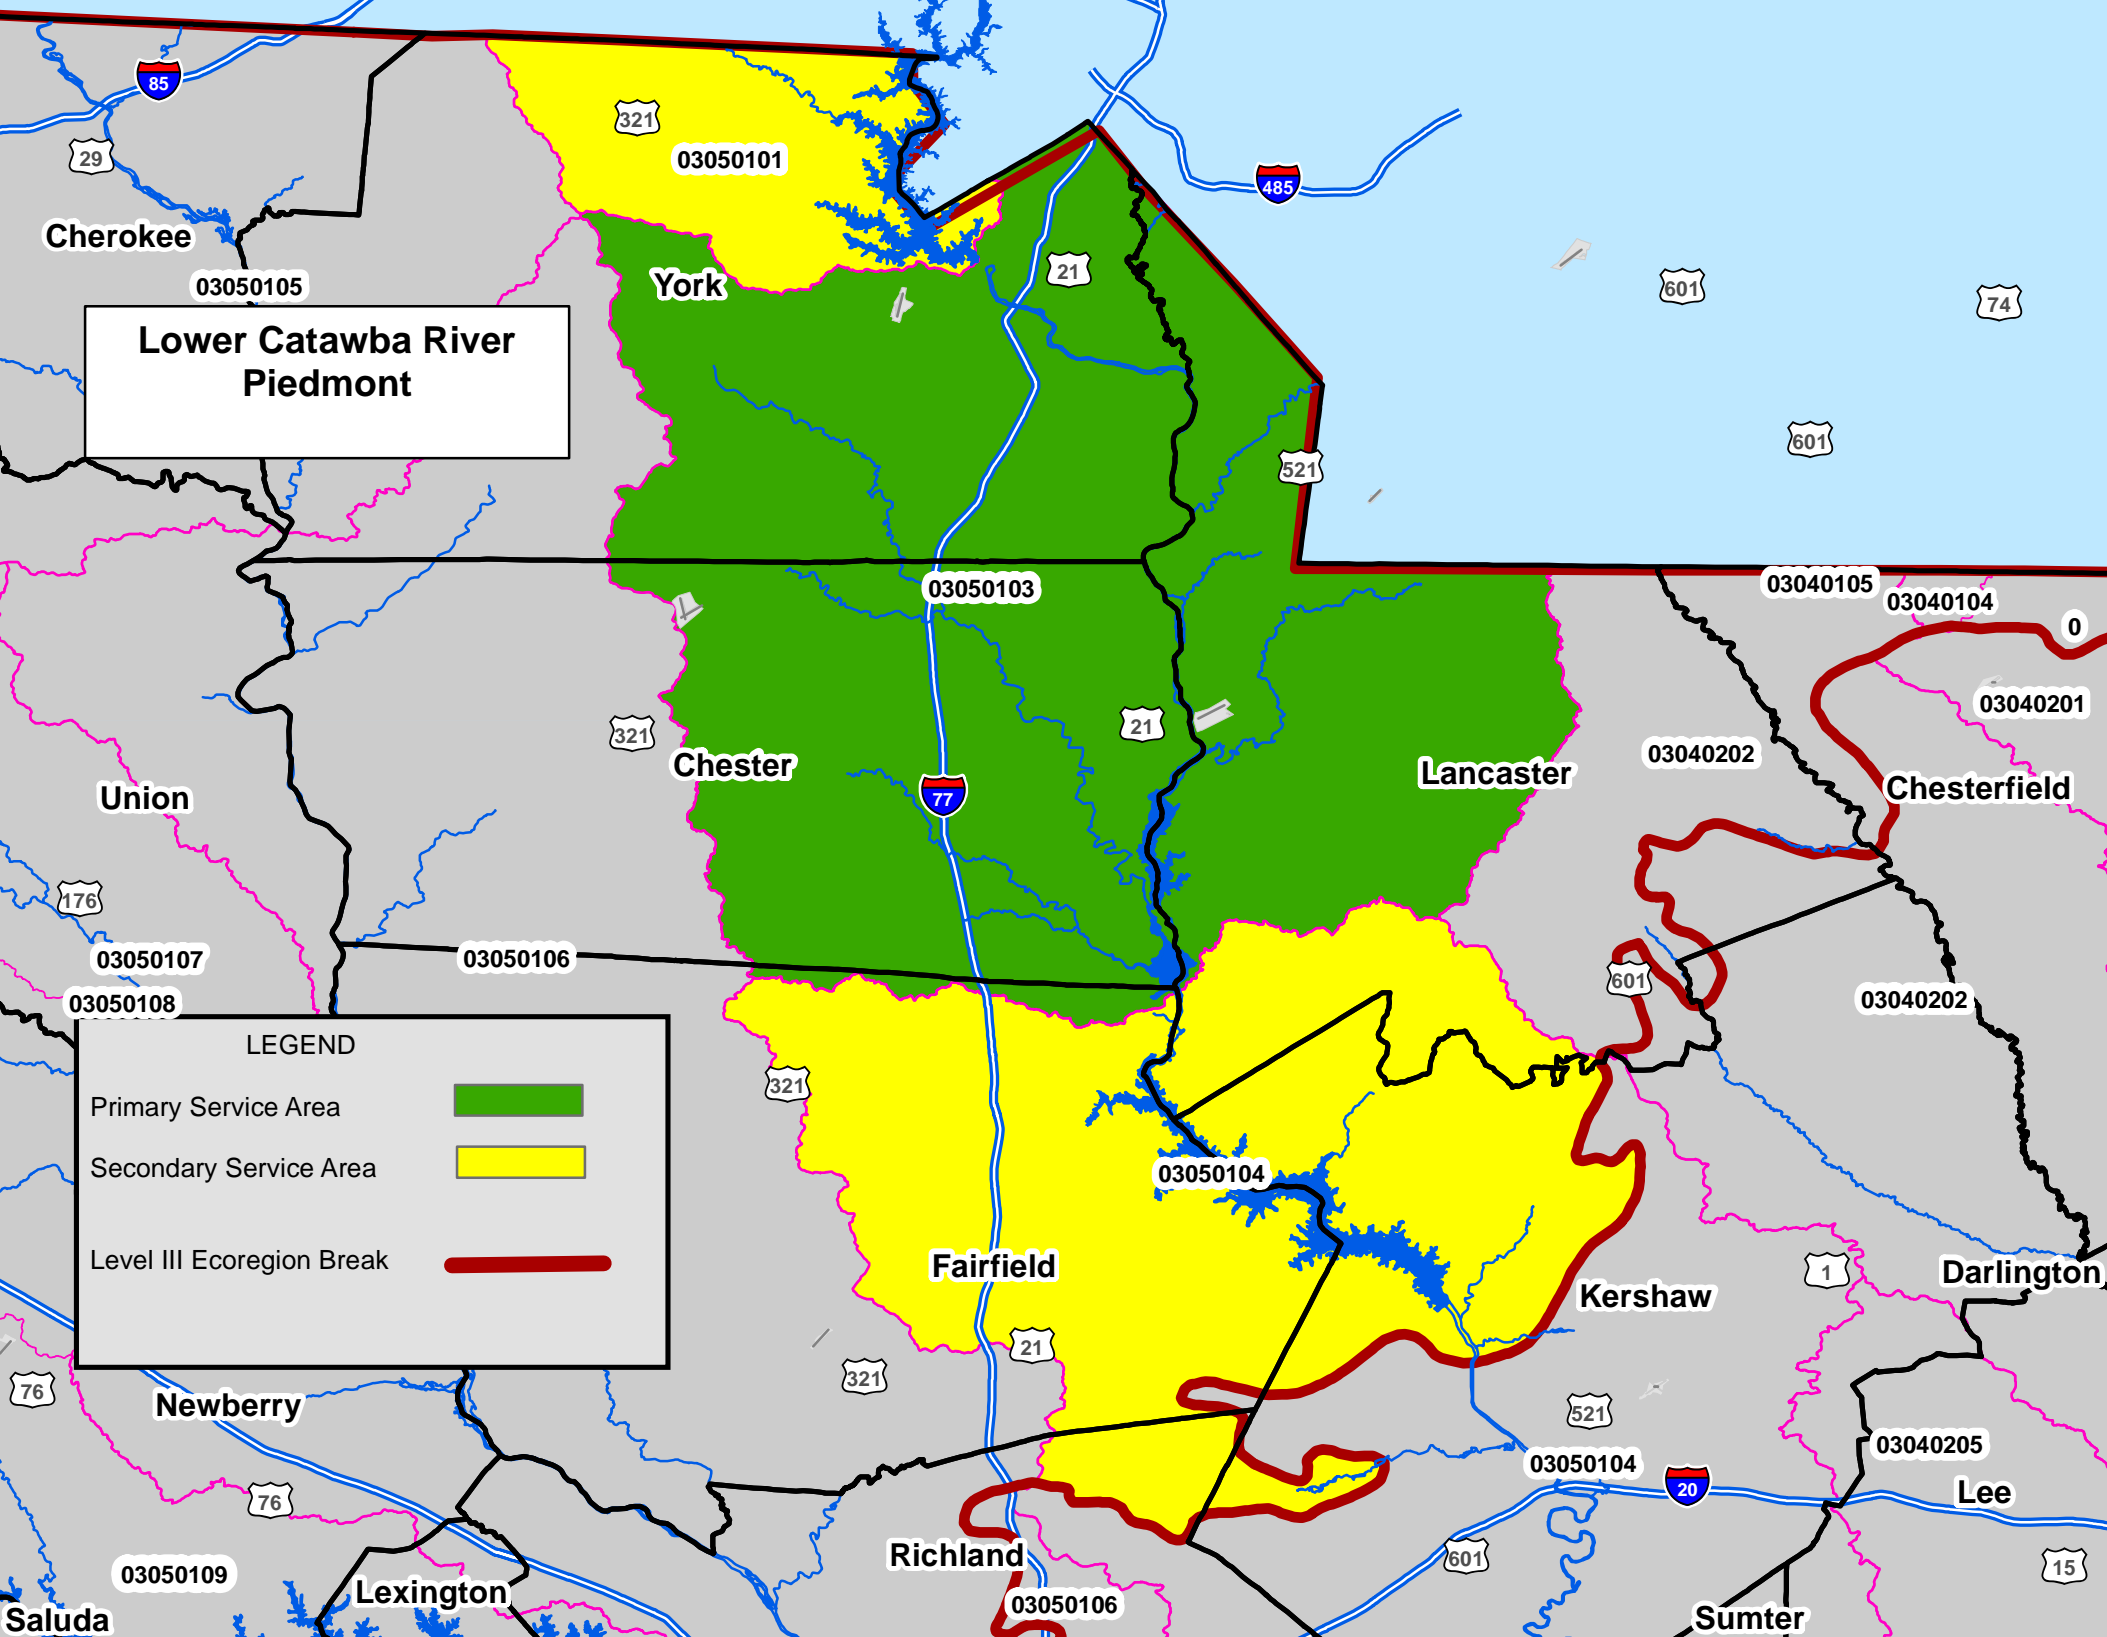

[Click on Area to Zoom to Service Area Map](#)

Please Read the IRT Charleston District Service Area Maps-Guidance prior to utilizing these Service Areas

Region: Piedmont

Watershed Name	HUC Number(s)
Enoree	03050108
Tyger River	03050107
Lower Broad River	03050106
Upper Broad River	03050105
Lower Catawba River	03050103
Upper Catawba	03050101
Wateree River	03050104
Lower Pee Dee River	03040104, 03040201
Lynches River	03040105, 03040202
Saluda River	03050109
Seneca River	03060101
Tugaloo River	03060102
Upper Savannah	03060103
Stevens Creek	03060107, 03060106

Click on Watershed Name to Zoom to Service Area Map

Please Read the IRT Charleston District Service Area Maps-Guidance prior to utilizing these Service Areas

**Tyger River
Piedmont**

LEGEND

- Primary Service Area
- Secondary Service Area
- Level III Ecoregion Break

LEGEND

Primary Service Area	
Secondary Service Area	
Level III Ecoregion Break	

**Upper Broad River
Piedmont**

**Lower Catawba River
Piedmont**

LEGEND

Primary Service Area	
Secondary Service Area	
Level III Ecoregion Break	

Seneca River
Piedmont

LEGEND

Primary Service Area	
Secondary Service Area	
Level III Ecoregion Break	

**Tugaloo River
Piedmont**

LEGEND

Primary Service Area	
Secondary Service Area	
Level III Ecoregion Break	